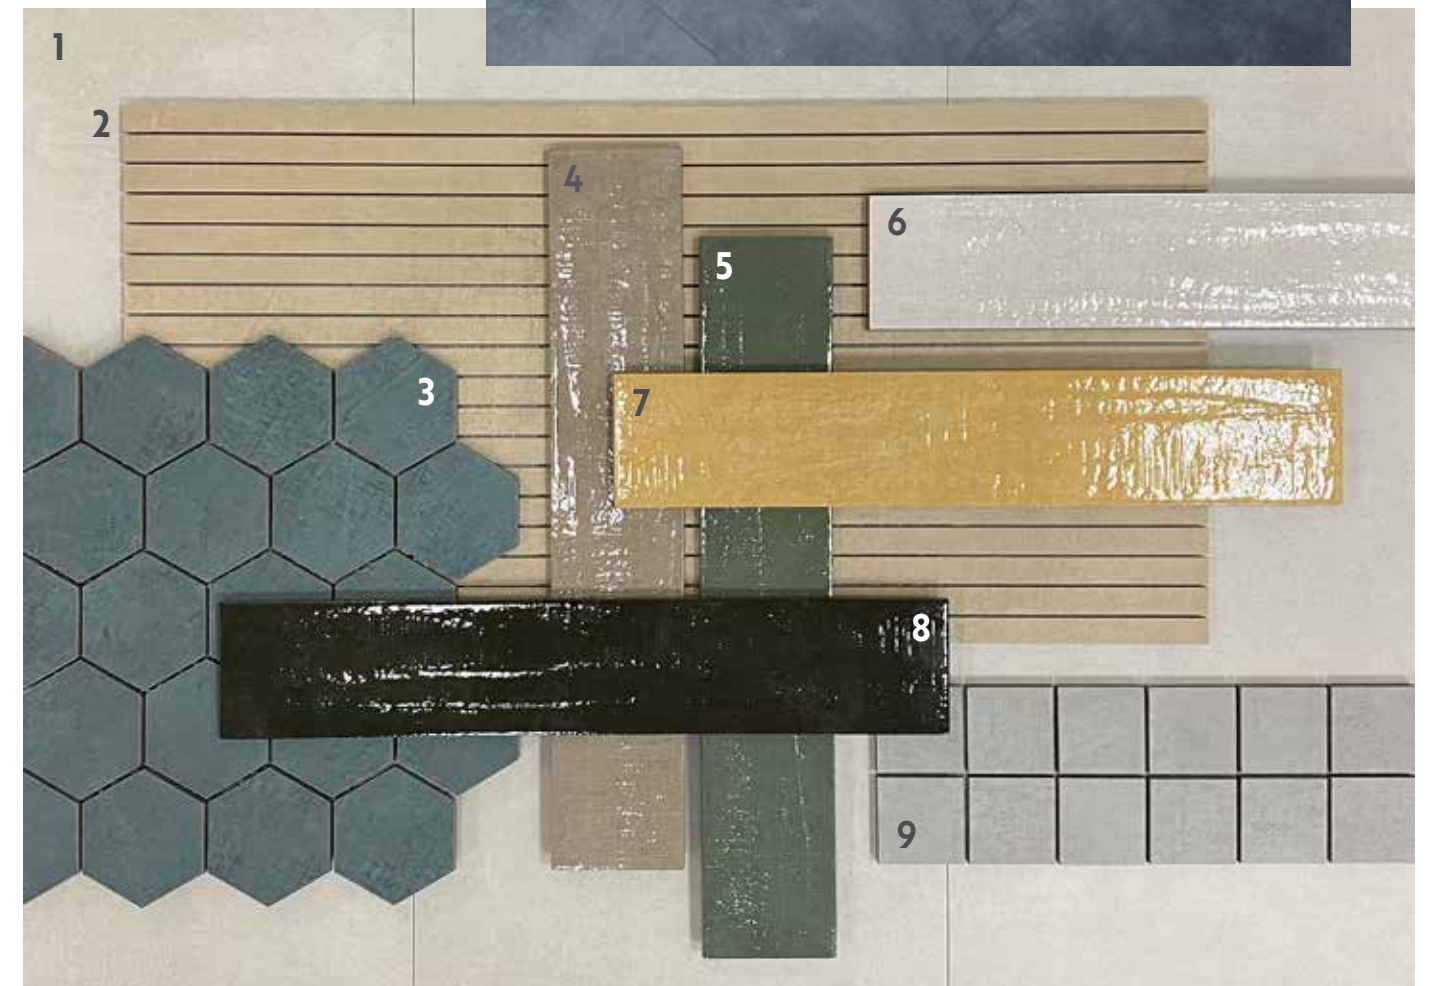

Canton Italian porcelain tile is a realistic slate look with rich colorways on a windswept clefted surface. Rectangular and square tile formats are accented with a unique pressed hexagon tile and mosaic tile options in either hexagon or intreccio basketweave. Four colorways with variation are available: Grey, Ivory, Brown and Black.

Carlisle

M O O N H O T E L

REBORN
YOUR
SOUL

Coventry Italian porcelain tile fuses linen surfaces with a Venetian cement background in five colors: Grey ('Concrete'), White ('Cotton'), Beige ('Sand') Taupe and Blue ('Ocean') - all complemented with three unique mosaic tile options. A bold, glossy wall tile with an undulated linen surface comes in seven colors: Grey, White, Taupe and Blue as well as Yellow ('Sunflower'), Green ('Pine') and Black ('Carbon').

Coventry

Roma porcelain tile reintroduces the travertine stone look through enhanced surface realism in either the vein cut or cross cut travertine look. Rectangular and square tile formats are available across three warm, elegant colorways: Cream, Ivory and Grey. Mosaic tile options for each vein look include a cross cut hexagon mosaic or a vein cut basketweave mosaic.