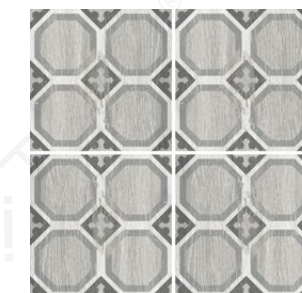

Parq - Smoke (SMOKE/ICE)