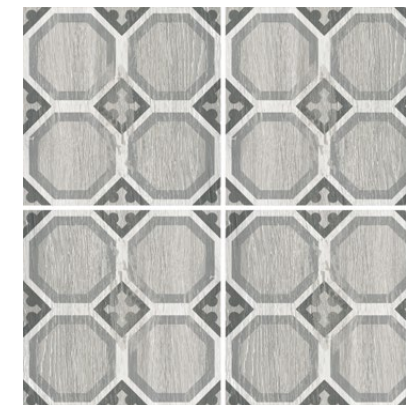

Wood Look
COLOR BODY • PORCELAIN

BEST TILE® / BESTTILE.COM
Tapestry Wood

MALT

VARIATION

MOKA

ICE

VARIATION

VARIATION

FLOR

LIS

MEDI

PARQ

COLORS

FLOR

Wood Look

COLOR BODY • PORCELAIN

Tapestry Wood

COLORS, SIZES & AVAILABILITY

NOMINAL SIZE	FINISH	THICKNESS	GROUT JOINT	ICE	MALT	MOKA	SMOKE	COLORS
8 x 48 Rectified	Matte	9.5 mm	1/8"	✓	✓	✓	✓	
8 x 8 Lis	Matte	8.7 mm	3/16"			✓	✓	
8 x 8 Parq	Matte	8.7 mm	3/16"			✓	✓	
8 x 8 Flor	Matte	8.7 mm	3/16"			✓	✓	✓
8 x 8 Medi	Matte	8.7 mm	3/16"			✓	✓	