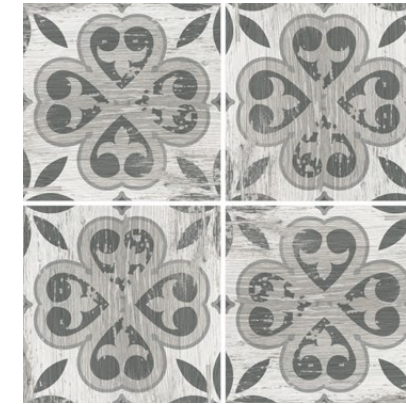

Wood Look
COLOR BODY • PORCELAIN

BEST TILE® / BESTTILE.COM
Tapestry Wood

MALT

VARIATION

MOKA

ICE

VARIATION

VARIATION

SMOKE

VARIATION

MOKA

FLOR

LIS

MEDI

PARQ

SMOKE

FLOR

LIS

MEDI

PARQ

COLORS

FLOR

Wood Look

COLOR BODY • PORCELAIN