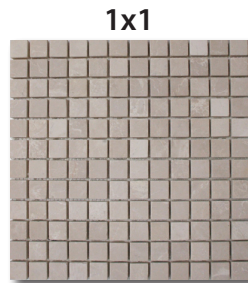

# Almond Beige

A cool classic. Refined marble for any sophisticated space.

Available in tumbled and honed finishes.

**BEST**  **TILE**™

<b>Material</b>	Natural Stone
<b>Finish</b>	Tumbled, Honed
<b>Sizes Available</b>	1x1 mosaic, 2x2 mosaic, 4x4, 6x6, 8x8, 12x12, octagon mosaics, hexagon mosaic, mini pattern mosaic, mini romano mosaic, 2x12 cornice, 1x12 liner, 1.4x12 rail, 2.75x12 mosaic blend, 2x12 mosaic brick strips, 2x12 mosaic strips, 2.4x12 mosaic strip, 2.5x12 mosaic border. Honed Finish is available in following sizes, 3x6, 4x4, 6x6, 8x8, 12x12 and the following mosaics, .625x.625, 1x1, 2x2, hexagon, octagon.
<b>Wear Code</b>	8 - Customer determines use.