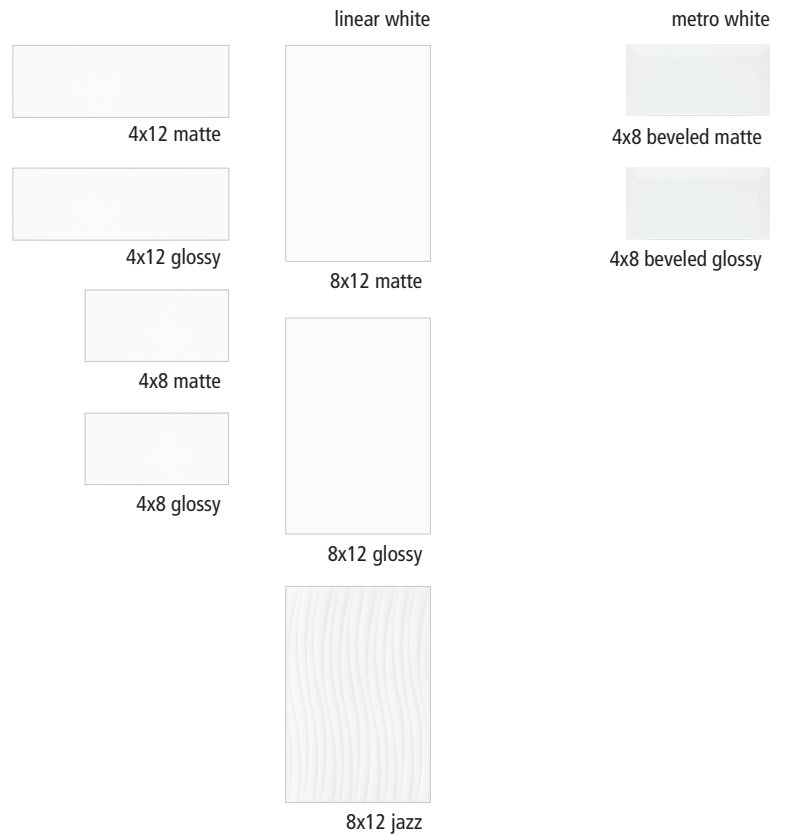

Linear & Metro White | Glazed Ceramic

AVAILABLE SIZES

DESCRIPTION

The Linear and Metro ceramic wall tile series offer clean, modern formats and high quality production. A classic white look in trending 4" x 8" and 4" x 12" subway tiles in both flat and beveled textures, Linear also comes in a classic 8" x 12" format in flat or wave deco options. Bringing new rectangular sizes to your design options, the series is available in both glossy and matte finishes and can be finished with 4" x 12" trim or simple 2" x 8" trim. An enduring, updated look for today's kitchen and bathroom.

COLORS