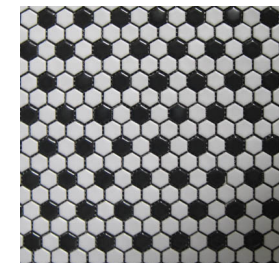

Specialty Porcelain Mosaics

Retro mosaic look with vibrantly colored dots.

BEST TILE™

basketweave

white with white dots

white with cobalt dots

white with black dots

octagon

white with white dots

white with cobalt dots

white with black dots

hexagon

white with white dots

white with cobalt dots

white with black dots

| | | | |
|--------------------|-----------|------------------------|--|
| <i>Material</i> | Porcelain | <i>Sizes Available</i> | Sheet mounted mosaics |
| <i>Finish</i> | Glazed | <i>Shade Variation</i> | V1 - Uniform Appearance - Differences among pieces from the same production run are minimal. |
| <i>Frost Proof</i> | No | <i>Wear Code</i> | 3 - Rated for all residential applications. |