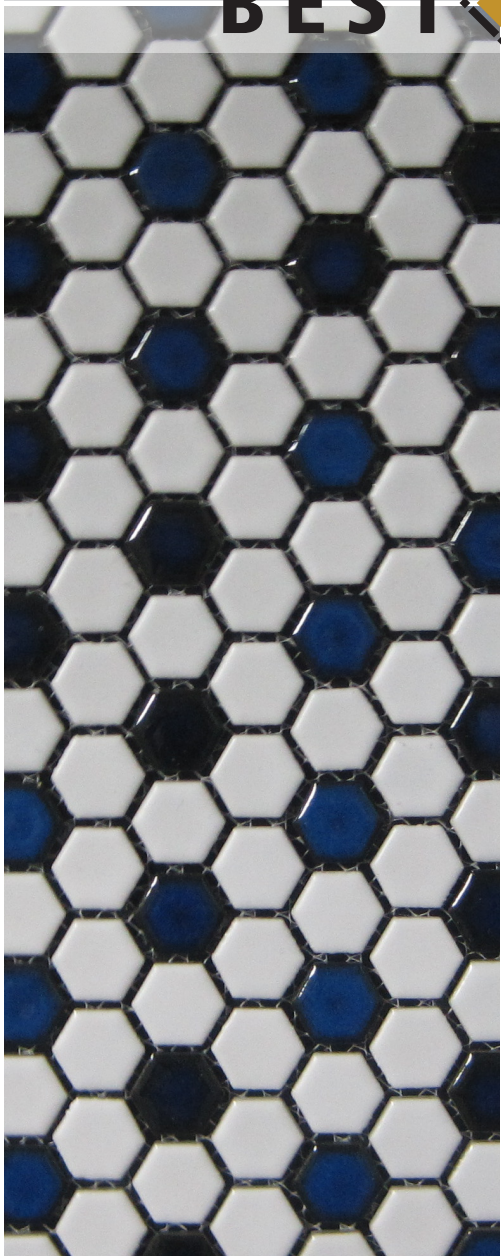

Specialty Porcelain Mosaics

Retro mosaic look with vibrantly colored dots.

BEST TILE™

basketweave

white with white dots

white with cobalt dots

white with black dots

octagon

white with white dots

white with cobalt dots

white with black dots

hexagon

white with white dots

white with cobalt dots

white with black dots

| | | | |
|--------------------|-----------|------------------------|--|
| <i>Material</i> | Porcelain | <i>Sizes Available</i> | Sheet mounted mosaics |
| <i>Finish</i> | Glazed | <i>Shade Variation</i> | V1 - Uniform Appearance - Differences among pieces from the same production run are minimal. |
| <i>Frost Proof</i> | No | <i>Wear Code</i> | 3 - Rated for all residential applications. |