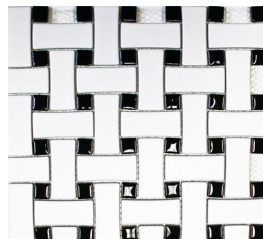

Specialty Porcelain Mosaics

Retro mosaic look with vibrantly colored dots.

BEST TILE™

basketweave

white with white dots

white with cobalt dots

white with black dots

octagon

white with white dots

white with cobalt dots

white with black dots

hexagon

white with white dots

white with cobalt dots

white with black dots

| | | | |
|--------------------|-----------|------------------------|--|
| <i>Material</i> | Porcelain | <i>Sizes Available</i> | Sheet mounted mosaics |
| <i>Finish</i> | Glazed | <i>Shade Variation</i> | V1 - Uniform Appearance - Differences among pieces from the same production run are minimal. |
| <i>Frost Proof</i> | No | <i>Wear Code</i> | 3 - Rated for all residential applications. |