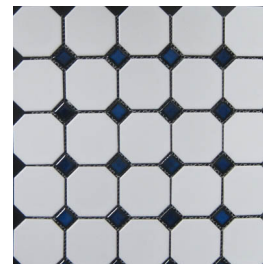

Specialty Porcelain Mosaics

Retro mosaic look with vibrantly colored dots.

BEST TILE™

basketweave

white with white dots

white with cobalt dots

white with black dots

octagon

white with white dots

white with cobalt dots

white with black dots

hexagon

white with white dots

white with cobalt dots

white with black dots

| | | | |
|--------------------|-----------|------------------------|--|
| <i>Material</i> | Porcelain | <i>Sizes Available</i> | Sheet mounted mosaics |
| <i>Finish</i> | Glazed | <i>Shade Variation</i> | V1 - Uniform Appearance - Differences among pieces from the same production run are minimal. |
| <i>Frost Proof</i> | No | <i>Wear Code</i> | 3 - Rated for all residential applications. |