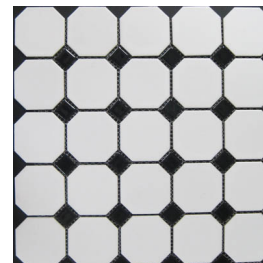

Specialty Porcelain Mosaics

Retro mosaic look with vibrantly colored dots.

BEST TILE™

basketweave

white with white dots

white with cobalt dots

white with black dots

octagon

white with white dots

white with cobalt dots

white with black dots

hexagon

white with white dots

white with cobalt dots

white with black dots

| | | | |
|--------------------|-----------|------------------------|--|
| <i>Material</i> | Porcelain | <i>Sizes Available</i> | Sheet mounted mosaics |
| <i>Finish</i> | Glazed | <i>Shade Variation</i> | V1 - Uniform Appearance - Differences among pieces from the same production run are minimal. |
| <i>Frost Proof</i> | No | <i>Wear Code</i> | 3 - Rated for all residential applications. |