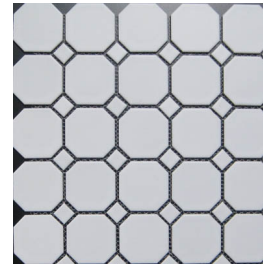

Specialty Porcelain Mosaics

Retro mosaic look with vibrantly colored dots.

BEST TILE™

basketweave

white with white dots

white with cobalt dots

white with black dots

octagon

white with white dots

white with cobalt dots

white with black dots

hexagon

white with white dots

white with cobalt dots

white with black dots

| | | | |
|--------------------|-----------|------------------------|--|
| <i>Material</i> | Porcelain | <i>Sizes Available</i> | Sheet mounted mosaics |
| <i>Finish</i> | Glazed | <i>Shade Variation</i> | V1 - Uniform Appearance - Differences among pieces from the same production run are minimal. |
| <i>Frost Proof</i> | No | <i>Wear Code</i> | 3 - Rated for all residential applications. |