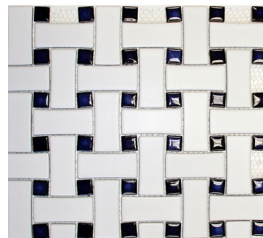

Specialty Porcelain Mosaics

Retro mosaic look with vibrantly colored dots.

BEST TILE™

basketweave

white with white dots

white with cobalt dots

white with black dots

octagon

white with white dots

white with cobalt dots

white with black dots

hexagon

white with white dots

white with cobalt dots

white with black dots

| | | | |
|--------------------|-----------|------------------------|--|
| <i>Material</i> | Porcelain | <i>Sizes Available</i> | Sheet mounted mosaics |
| <i>Finish</i> | Glazed | <i>Shade Variation</i> | V1 - Uniform Appearance - Differences among pieces from the same production run are minimal. |
| <i>Frost Proof</i> | No | <i>Wear Code</i> | 3 - Rated for all residential applications. |