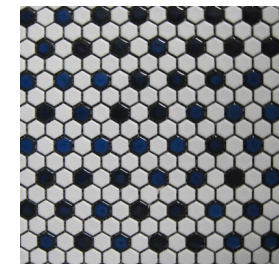

Specialty Porcelain Mosaics

Retro mosaic look with vibrantly colored dots.

BEST TILE™

basketweave

white with white dots

white with cobalt dots

white with black dots

octagon

white with white dots

white with cobalt dots

white with black dots

hexagon

white with white dots

white with cobalt dots

white with black dots

| | | | |
|--------------------|-----------|------------------------|--|
| <i>Material</i> | Porcelain | <i>Sizes Available</i> | Sheet mounted mosaics |
| <i>Finish</i> | Glazed | <i>Shade Variation</i> | V1 - Uniform Appearance - Differences among pieces from the same production run are minimal. |
| <i>Frost Proof</i> | No | <i>Wear Code</i> | 3 - Rated for all residential applications. |