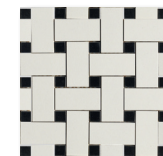

York

Fresh from Italy! A new take on the classic look of black and white. Rich glazes and unique textures on the walls create a modern and distinctive look for any room. The wall tiles come in four different surfaces: Slide, Skin, Deco, and Plain, as well as glossy mosaics in checkerboards and multi-length. Get creative with your floors with 2x2 mosaics, checkerboards and basketweaves.

3x10 Bullnose
Wall Trim

bianco

10x14.5
Deco Wall

10x14.5
Skin Wall

10x14.5
Slide Wall

10x14.5
Plain Wall

4.75x14.5
Rectified Wall

12x12 Plain
Floor

3x10 Bullnose
Wall Trim

wall mosaics

1x1 Checkerboard

2x2 Checkerboard

12x12 Muretto

floor mosaics

2x2 Bianco

2x2 Nero

2x2 Checkerboard

12x12 Bianco Basketweave

12x12 Nero Basketweave

| | | | |
|--------------------|--|------------------------|--|
| Material | Ceramic & Porcelain  | Sizes Available | 1x1 mosaic, 2x2 mosaic, 4.75x14.5, 10x14.5, 12x12, 3x10 |
| Finish | Glazed | Shade Variation | V2 - Slight Variation - Clearly distinguishable differences in texture and/or pattern with similar colors. |
| Frost Proof | Floors: Yes, Walls: No | Wear Code | York Bianco floor: 5 - Rated for all residential and commercial applications; York Nero floor: 4 - Rated for all residential and light commercial applications; York walls and trim: 1 - Rated for walls only. |
| COF | This tile has a Coefficient of Friction of greater or equal to .60 WET, which meets the guidelines recommended by the ADA. Results can vary from tile to tile, and dye lot to dye lot. | | |