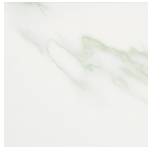

solar calacatta