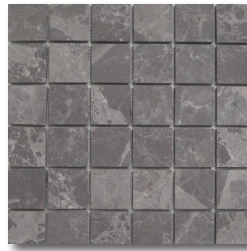

Royal Grey

We searched far and wide to find this ideal shade of deep grey natural stone. This limestone has a gorgeous honed finish, and conveys modern sophistication.

BEST  **TILE**™

1x1

2x2

3x6

4x4

6x6

12x12

ida

1.4x12 rail

2x12 cornice

1x12 liner

Material	Natural Stone
Finish	Honed
Sizes Available	4x4, 3x6, 6x6, 12x12, 1x1 mosaic, 2x2 mosaic, ida mosaic, 1.4x12 rail, 2x12 cornice, 1x12 liner.
Wear Code	8 - Customer Determines Use.