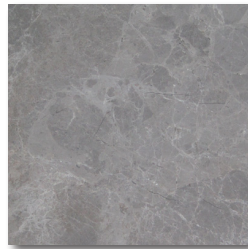

Royal Grey

We searched far and wide to find this ideal shade of deep grey natural stone. This limestone has a gorgeous honed finish, and conveys modern sophistication.

BEST  **TILE**™

1x1

2x2

3x6

4x4

6x6

12x12

ida

1.4x12 rail

2x12 cornice

1x12 liner

Material	Natural Stone
Finish	Honed
Sizes Available	4x4, 3x6, 6x6, 12x12, 1x1 mosaic, 2x2 mosaic, ida mosaic, 1.4x12 rail, 2x12 cornice, 1x12 liner.
Wear Code	8 - Customer Determines Use.