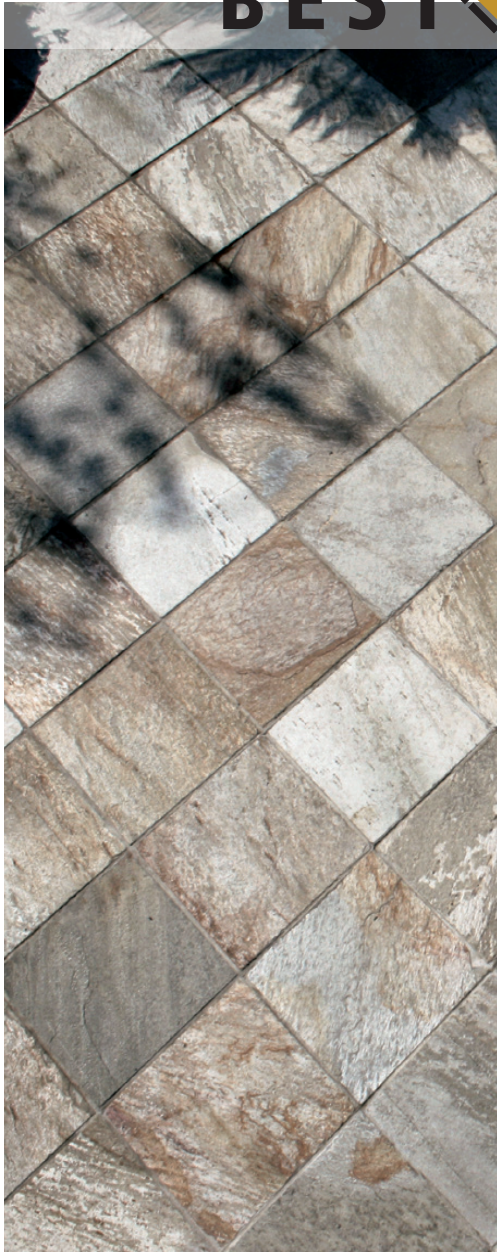

Quartz

Natural quartzite is known for its wide shade variation and colorful beauty. Our glazed porcelain series from Italy mimics the real thing with incomparable excellence. By using the latest technology, a highly realistic variation is displayed from tile to tile.

BEST **TILE**™

silver

12x24

gold

12x24

Material	Porcelain	Sizes Available	12x12, 12x24, 18x18, 2.5x12 battiscopa, 2x3 mosaic on 12x12 sheet
Finish	Glazed	Shade Variation	V4 - Substantial Variation - Random color differences from tile to tile, so that one tile may have totally different colors from that on other tiles. Thus, the final installation will be unique.
Frost Proof	Yes	Wear Code	4 - Rated for all residential and light commercial applications.
COF	This tile has a Coefficient of Friction of greater or equal to .60 WET, which meets the guidelines recommended by the ADA. Results can vary from tile to tile, and dye lot to dye lot.		

Shade variations are inherent characteristics of ceramic tile and stone products. Therefore, the reproductions shown may not match exactly tiles sold. We urge all customers to inspect any purchase prior to installation. Denotes a green product.