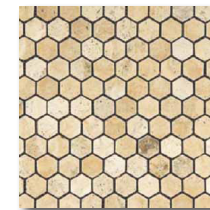

### brushed

1x1

2x2

3x6

4x4

4x8

6x6

### tumbled

1x1

2x2

3x6

4x4

12x12

hexagon

mini pattern

### chiseled

versailles pattern  
8x8, 8x16, 16x16, 16x24

<b>Material</b>	Natural Stone
<b>Finish</b>	Tumbled, Honed, Brushed and Chiseled, Brushed with straight edge
<b>Sizes Available</b>	Tumbled: 1x1, 2x2, 3x6, 4x4, 6x6, 8x8, 12x12; Honed: 12x12, 16x16; Brushed & Chiseled: 8x8, 8x16, 16x16 roman/versailles: 16x16 and 16x24 Brushed with straight edge: 1x1, 2x2, 3x6, 4x4, 4x8, 6x6
<b>Wear Code</b>	8 - Customer Determines Use.