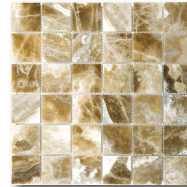

1x1 mosaic

2x2 mosaic

2x4 mosaic

2x12 chair rail

.625x12 mini pencil

Chestnut Onyx

1x1 mosaic

2x2 mosaic

2x4 mosaic

White Gold Onyx

12x12 honed

12x12 polished

1x1 mosaic

1x12 pencil liner

6x6 honed

6x6 polished

12" chair rail

Honey Onyx

12x12

6x6

1x1 mosaic

12" chair rail

1x12 pencil liner

Material	Natural Stone	Sizes Available	<i>Maple Onyx Polished:</i> 3x6, 4x4, 6x6, 12x12, 1x1 mosaic, 2x2 mosaic, 2x4 mosaic, .625x12 mini pencil, 2x12 chair rail
Finish	Honed, Polished		<i>Chestnut Onyx Polished:</i> 1x1 mosaic, 2x2 mosaic, 2x4 mosaic
Wear Code	8 - Customer Determines Use.		<i>Honey Onyx Honed:</i> 1x1 mosaic, 6x6, 12x12, 12 inch chair rail, 1x12 pencil, 12 inch base, 6 inch pencil, 6 inch chair rail
			<i>White Gold Onyx Honed:</i> 1x1 mosaic, 6x6, 12x12, 12 inch chair rail, 6 inch chair rail, 6 inch pencil, 12 inch base