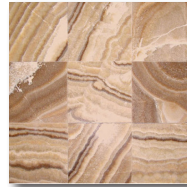

1x1 mosaic

2x2 mosaic

2x4 mosaic

2x12 chair rail

.625x12 mini pencil

Chestnut Onyx

1x1 mosaic

2x2 mosaic

2x4 mosaic

White Gold Onyx

12x12 honed

12x12 polished

1x1 mosaic

1x12 pencil liner

6x6 honed

6x6 polished

12" chair rail

Honey Onyx

12x12

6x6

1x1 mosaic

12" chair rail

1x12 pencil liner

Material	Natural Stone	Sizes Available	<i>Maple Onyx Polished:</i> 3x6, 4x4, 6x6, 12x12, 1x1 mosaic, 2x2 mosaic, 2x4 mosaic, .625x12 mini pencil, 2x12 chair rail
Finish	Honed, Polished		<i>Chestnut Onyx Polished:</i> 1x1 mosaic, 2x2 mosaic, 2x4 mosaic
Wear Code	8 - Customer Determines Use.		<i>Honey Onyx Honed:</i> 1x1 mosaic, 6x6, 12x12, 12 inch chair rail, 1x12 pencil, 12 inch base, 6 inch pencil, 6 inch chair rail
			<i>White Gold Onyx Honed:</i> 1x1 mosaic, 6x6, 12x12, 12 inch chair rail, 6 inch chair rail, 6 inch pencil, 12 inch base