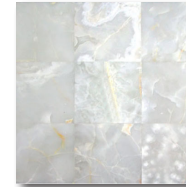

1x1 mosaic

2x2 mosaic

2x4 mosaic

2x12 chair rail

.625x12 mini pencil

Chestnut Onyx

1x1 mosaic

2x2 mosaic

2x4 mosaic

White Gold Onyx

12x12 honed

12x12 polished

1x1 mosaic

1x12 pencil liner

6x6 honed

6x6 polished

12" chair rail

Honey Onyx

12x12

6x6

1x1 mosaic

12" chair rail

1x12 pencil liner

Material	Natural Stone	Sizes Available	<i>Maple Onyx Polished:</i> 3x6, 4x4, 6x6, 12x12, 1x1 mosaic, 2x2 mosaic, 2x4 mosaic, .625x12 mini pencil, 2x12 chair rail
Finish	Honed, Polished		<i>Chestnut Onyx Polished:</i> 1x1 mosaic, 2x2 mosaic, 2x4 mosaic
Wear Code	8 - Customer Determines Use.		<i>Honey Onyx Honed:</i> 1x1 mosaic, 6x6, 12x12, 12 inch chair rail, 1x12 pencil, 12 inch base, 6 inch pencil, 6 inch chair rail
			<i>White Gold Onyx Honed:</i> 1x1 mosaic, 6x6, 12x12, 12 inch chair rail, 6 inch chair rail, 6 inch pencil, 12 inch base