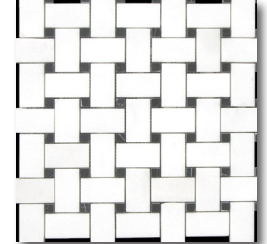

Nero Marquina

A strong and bold marble.

Dark grey when honed and tumbled, deep black when polished. Significant white veining. Also available in a special satin brushed finish.

BEST  **TILE**™

1x1 mosaic

tumbled

12x12

honed

12 inch pencil

honed

12x12

polished

basketweave with nero dot

polished

1x1 mosaic

satin brushed

6x6

satin brushed

12x12

satin brushed

12 inch liner

satin brushed

Material	Natural Stone	Sizes Available	Honed: .75x.75 mosaic, 4x4, 12x12, 12 inch pencil, 12 inch chair rail
Finish	Honed, Polished, Satin, Tumbled		Polished: .75x.75 mosaic, basketweave with nero dot, 12x12, 12 inch pencil, 12 inch chair rail
Wear Code	8 - Customer Determines Use.		Satin Brushed: 1x1 mosaic, 6x6, 12x12, 1x12 liner, 5x12 base Tumbled: 1x1 mosaic, 2x2 mosaic, 4x4, 12x12, 12 inch chair rail