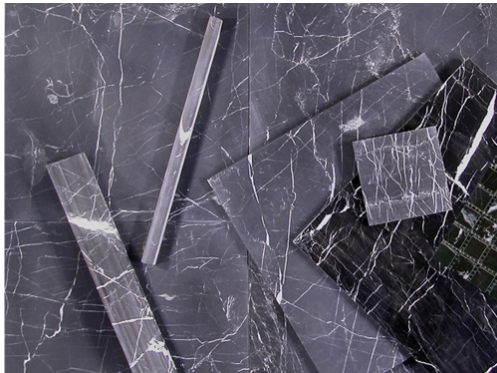

Nero Marquina

A strong and bold marble.

Dark grey when honed and tumbled, deep black when polished. Significant white veining. Also available in a special satin brushed finish.

BEST  **TILE**™

1x1 mosaic

tumbled

1x1 mosaic

satin brushed

6x6

satin brushed

12x12

satin brushed

12 inch liner

satin brushed