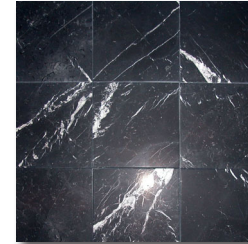

1x1 mosaic

satin brushed

6x6

satin brushed

12x12

satin brushed

12 inch liner

satin brushed

Material	Natural Stone	Sizes Available	Honed: .75x.75 mosaic, 4x4, 12x12, 12 inch pencil, 12 inch chair rail
Finish	Honed, Polished, Satin, Tumbled		Polished: .75x.75 mosaic, basketweave with nero dot, 12x12, 12 inch pencil, 12 inch chair rail
Wear Code	8 - Customer Determines Use.		Satin Brushed: 1x1 mosaic, 6x6, 12x12, 1x12 liner, 5x12 base Tumbled: 1x1 mosaic, 2x2 mosaic, 4x4, 12x12, 12 inch chair rail