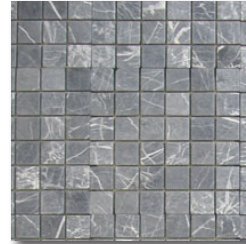

Nero Marquina

A strong and bold marble.

Dark grey when honed and tumbled, deep black when polished. Significant white veining. Also available in a special satin brushed finish.

BEST  **TILE**™

1x1 mosaic

tumbled

2x2 mosaic

tumbled

4x4

tumbled

12x12

tumbled

.75x.75 mosaic

honed

12x12

honed

12 inch pencil

honed

12x12

polished

basketweave with nero dot

polished

1x1 mosaic

satin brushed

6x6

satin brushed

12x12

satin brushed

12 inch liner

satin brushed