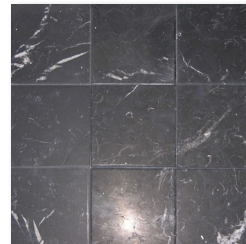

12x12

honed

12 inch pencil

honed

12x12

polished

basketweave with nero dot

polished

1x1 mosaic

satin brushed

6x6

satin brushed

12x12

satin brushed

12 inch liner

satin brushed

Material	Natural Stone	Sizes Available	Honed: .75x.75 mosaic, 4x4, 12x12, 12 inch pencil, 12 inch chair rail
Finish	Honed, Polished, Satin, Tumbled		Polished: .75x.75 mosaic, basketweave with nero dot, 12x12, 12 inch pencil, 12 inch chair rail
Wear Code	8 - Customer Determines Use.		Satin Brushed: 1x1 mosaic, 6x6, 12x12, 1x12 liner, 5x12 base Tumbled: 1x1 mosaic, 2x2 mosaic, 4x4, 12x12, 12 inch chair rail