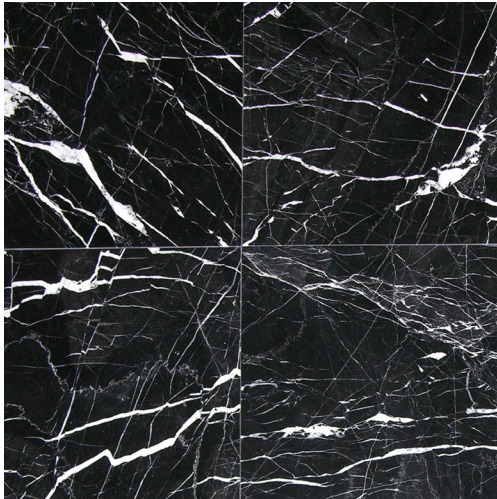

Nero Marquina

A strong and bold marble.

Dark grey when honed and tumbled, deep black when polished. Significant white veining. Also available in a special satin brushed finish.

BEST  **TILE**™

1x1 mosaic

tumbled

2x2 mosaic

tumbled

4x4

tumbled

12x12

tumbled

.75x.75 mosaic

honed