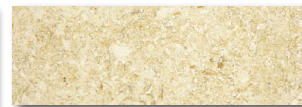

Laurel Gold

Beautiful limestone with soft yellow, gold coloring.

Available in a soft, honed finish.

BEST  **TILE**™

6x6

12x12

18x18

1x1 mosaic

.625x12 mini pencil

12x24

6x18

3x6

2x12 chair rail

mini versailles mosaic

random strip mosaic

basketweave mosaic