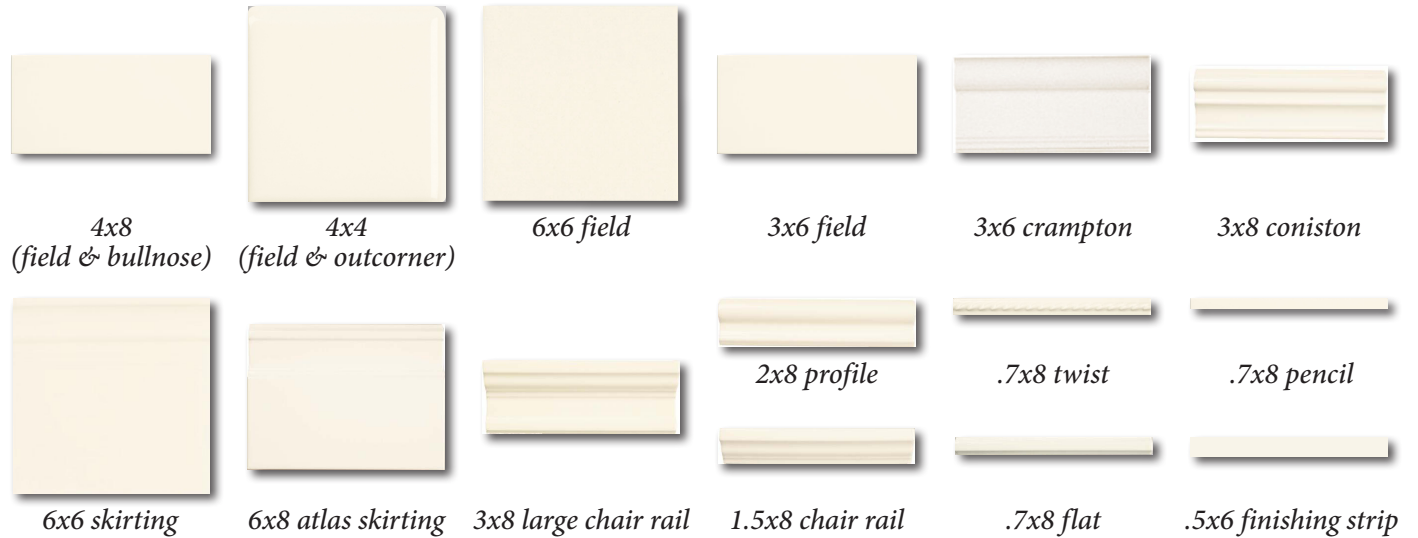

Gloss

Simple shine. Simply perfect.

BEST TILE™

biscuit

available only in white:

***All sizes shown are also available in white.**

Material	Ceramic 	Sizes Available	4x4, 4x4 outcorner, 6x6, 4x8, 4x8 bullnose (long and short end), 3x6, 3x8, 6x6, 6x8, 3x8, 2x8, 1.5x8, .7x8, .5x6. White only: 4x12, 6x8, 8x8, 12x12, 12x24
Finish	Glazed	Shade Variation	V1 - Uniform Appearance - Differences among pieces from the same production run are minimal.
Frost Proof	No	Wear Code	1 - Rated for walls only

Shade variations are inherent characteristics of ceramic tile and stone products. Therefore, the reproductions shown may not match exactly tiles sold. We urge all customers to inspect any purchase prior to installation.  Denotes a green product.