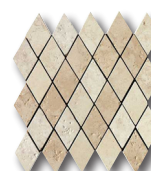

Fontane Romane

Celebrating the “Fountains of Rome” this glazed Italian porcelain has a worn surface with chipped edges similar to the various travertines and marbles used from the surrounding hills to create many of these fountains. Sizes include brick tiles, rhomboids and embossed decos and a multi-colored broken brick-mosaic border.

6x6, 12x12, 18x18

6x6 Deco Set

Tritone

6x6, 12x12, 18x18

6x6 Deco Set

Elefante

12x12
Rhomboid

12x12
Brick

Blend

12x12
Rhomboid

12x12
Brick

Aquila

12x12
Rhomboid

12x12
Brick

3x12 Border

Material	Porcelain	Sizes Available	18x18, 12x12, 6x6, brick and rhomboid mosaics, 3x12 border, set of three 6x6 decos, 2x6 v-cap and 2x2 v-cap corner
Finish	Glazed	Shade Variation	V3 - Moderate Variation - the colors present on a single piece of tile will be indicative of the colors to be expected on the other tiles, the amount of colors on each piece will vary significantly.
Frost Proof	Yes	Wear Code	4 - Rated for all residential and light commercial applications.