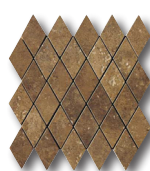

Fontane Romane

Celebrating the “Fountains of Rome” this glazed Italian porcelain has a worn surface with chipped edges similar to the various travertines and marbles used from the surrounding hills to create many of these fountains. Sizes include brick tiles, rhomboids and embossed decos and a multi-colored broken brick-mosaic border.

6x6, 12x12, 18x18

6x6 Deco Set

Tritone

6x6, 12x12, 18x18

6x6 Deco Set

Elefante

12x12
Rhomboid

12x12
Brick

Blend

12x12
Rhomboid

12x12
Brick

Aquila

12x12
Rhomboid

12x12
Brick

3x12 Border

Material	Porcelain	Sizes Available	18x18, 12x12, 6x6, brick and rhomboid mosaics, 3x12 border, set of three 6x6 decos, 2x6 v-cap and 2x2 v-cap corner
Finish	Glazed	Shade Variation	V3 - Moderate Variation - the colors present on a single piece of tile will be indicative of the colors to be expected on the other tiles, the amount of colors on each piece will vary significantly.
Frost Proof	Yes	Wear Code	4 - Rated for all residential and light commercial applications.