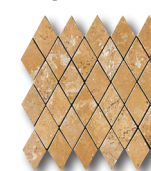

Fontane Romane

Celebrating the “Fountains of Rome” this glazed Italian porcelain has a worn surface with chipped edges similar to the various travertines and marbles used from the surrounding hills to create many of these fountains. Sizes include brick tiles, rhomboids and embossed decos and a multi-colored broken brick-mosaic border.

Blend

12x12
Rhomboid

12x12
Brick

Aquila

12x12
Rhomboid

12x12
Brick

3x12 Border

Material	Porcelain	Sizes Available	18x18, 12x12, 6x6, brick and rhomboid mosaics, 3x12 border, set of three 6x6 decos, 2x6 v-cap and 2x2 v-cap corner
Finish	Glazed	Shade Variation	V3 - Moderate Variation - the colors present on a single piece of tile will be indicative of the colors to be expected on the other tiles, the amount of colors on each piece will vary significantly.
Frost Proof	Yes	Wear Code	4 - Rated for all residential and light commercial applications.