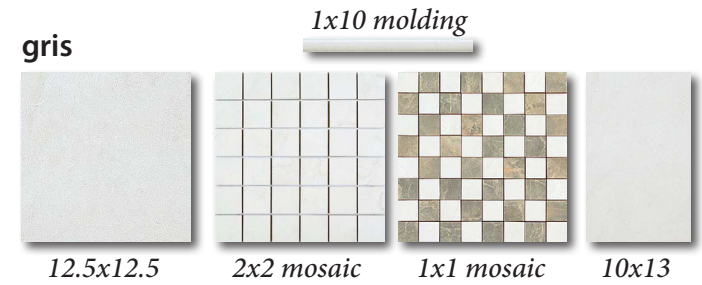

Damasco

A classic and versatile wall/floor combination.
Glossy marbled wall tiles create texture and interest.

BEST TILE™

Material	Ceramic	Sizes Available	Floor: 12.5x12.5; Wall: 1x1 mesh-backed 10x10 mosaic, 2x2 mesh-backed 13x13 mosaic, 10x13, 2x10 and 4x10 listels, 2x10 bullnose, 1x10 molding
Finish	Glazed, Matte	Shade Variation	V2 - Slight Variation - Clearly distinguishable differences in texture and/or pattern with similar colors.
Frost Proof	No	Wear Code	Wall: 1 - Rated for walls only; Floor: 4 - Rated for all residential and light commercial applications.