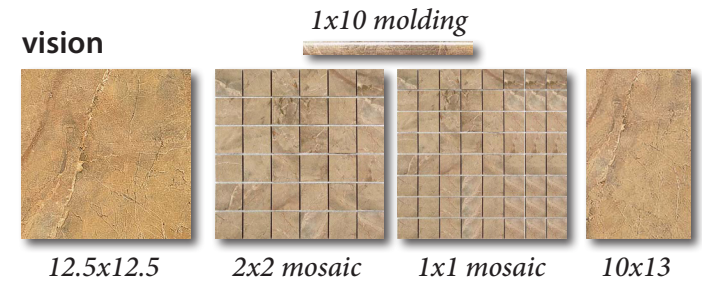

Damasco

A classic and versatile wall/floor combination.
Glossy marbled wall tiles create texture and interest.

BEST TILE™

Material	Ceramic	Sizes Available	Floor: 12.5x12.5; Wall: 1x1 mesh-backed 10x10 mosaic, 2x2 mesh-backed 13x13 mosaic, 10x13, 2x10 and 4x10 listels, 2x10 bullnose, 1x10 molding
Finish	Glazed, Matte	Shade Variation	V2 - Slight Variation - Clearly distinguishable differences in texture and/or pattern with similar colors.
Frost Proof	No	Wear Code	Wall: 1 - Rated for walls only; Floor: 4 - Rated for all residential and light commercial applications.