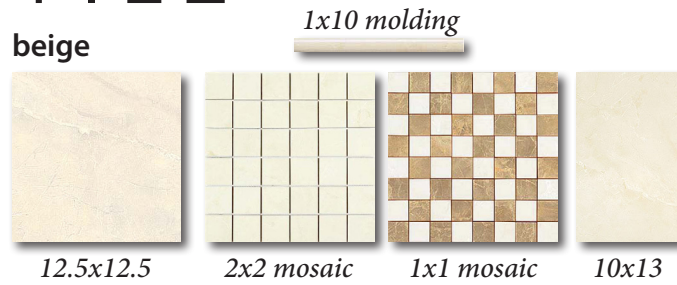

Damasco

A classic and versatile wall/floor combination.
Glossy marbled wall tiles create texture and interest.

BEST TILE™

Material	Ceramic	Sizes Available	Floor: 12.5x12.5; Wall: 1x1 mesh-backed 10x10 mosaic, 2x2 mesh-backed 13x13 mosaic, 10x13, 2x10 and 4x10 listels, 2x10 bullnose, 1x10 molding
Finish	Glazed, Matte	Shade Variation	V2 - Slight Variation - Clearly distinguishable differences in texture and/or pattern with similar colors.
Frost Proof	No	Wear Code	Wall: 1 - Rated for walls only; Floor: 4 - Rated for all residential and light commercial applications.