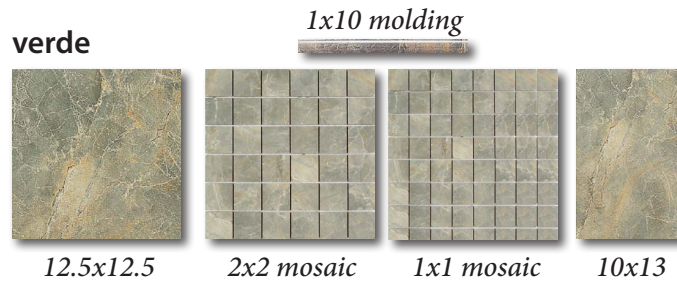

Damasco

A classic and versatile wall/floor combination.
Glossy marbled wall tiles create texture and interest.

BEST TILE™

Material	Ceramic	Sizes Available	Floor: 12.5x12.5; Wall: 1x1 mesh-backed 10x10 mosaic, 2x2 mesh-backed 13x13 mosaic, 10x13, 2x10 and 4x10 listels, 2x10 bullnose, 1x10 molding
Finish	Glazed, Matte	Shade Variation	V2 - Slight Variation - Clearly distinguishable differences in texture and/or pattern with similar colors.
Frost Proof	No	Wear Code	Wall: 1 - Rated for walls only; Floor: 4 - Rated for all residential and light commercial applications.

Shade variations are inherent characteristics of ceramic tile and stone products. Therefore, the reproductions shown may not match exactly tiles sold. We urge all customers to inspect any purchase prior to installation.