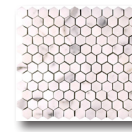

Calacatta

Classic and enduring marble fashion. Crisp white marble with subtle grey veining. Honed, polished or a special satin brushed finish.

BEST TILE™

honed

.75x.75 mosaic

12x12

16x16

5/8" handclipped

18x18

3x6

1" hexagon mosaic

6x12

8x16

3" hexagon mosaic

mini brick

12x24

basketweave with black dot

12" chair rail

12" pencil

polished

.75x.75 mosaic

3x6

1" hexagon mosaic

6x12

6x6

12x12

18x18

Material	Natural Stone	Sizes Available	Honed: .75x.75 mosaic, mini-brick, 5/8 hand clipped, 1" hexagon mosaic, 3" hexagon mosaic, basketweave with black dot, 3x6, 6x12, 12x12, 12x24, 8x16 (presealed), 16x16 (presealed), 18x18, 12" chair rail, 12" roman rail, 5x12 base, 12" pencil
Finish	Honed, Polished, Satin		Polished: .75x.75 mosaic, mini-brick, 5/8 hand clipped, 1" hexagon mosaic, 3" hexagon mosaic, basketweave with black dot, 3x6, 6x12, 12x12, 12x24, 18x18, 12" chair rail, 12" pencil, 5x12 base
Wear Code	8 - Customer Determines Use.		Satin: 1x1 mosaic, 3x6, 6x6, 12x12, 18x18, 12" chair rail, 12" pencil, 5x12 base