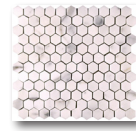

Calacatta

Classic and enduring marble fashion. Crisp white marble with subtle grey veining. Honed, polished or a special satin brushed finish.

BEST TILE™

honed

.75x.75 mosaic

12x12

16x16

5/8" handclipped

18x18

3x6

1" hexagon mosaic

6x12

8x16

3" hexagon mosaic

mini brick

12x24

basketweave with black dot

12" chair rail

12" pencil

polished

.75x.75 mosaic

3x6

1" hexagon mosaic

6x12