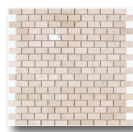

# Bursa Beige

Light and soothing cream and beige tones.  
Honed, polished and tumbled finishes and a wide variety of modern mosaics and unique sizes.

### polished

1x3 stacked mosaic

12x12

16x16

3x16

3x6 beveled

pencil liner

.75x.75 mosaic

mini-brick

midi-brick

1" hexagon mosaic

2" hexagon mosaic

two step mosaic

basketweave with white dot

basketweave with black dot

herringbone