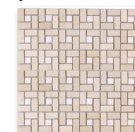

arch d'midi with white dot