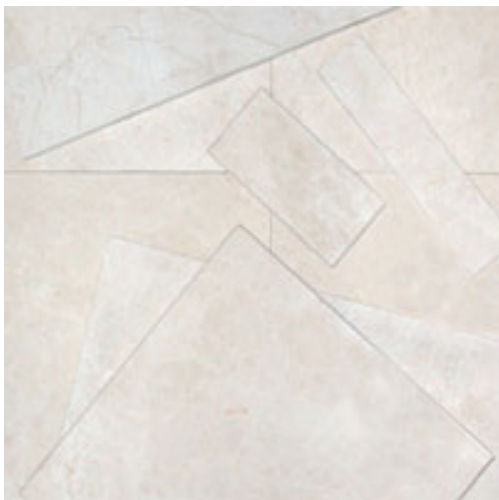

Bursa Beige

Light and soothing cream and beige tones.
Honed, polished and tumbled finishes and a wide variety of modern mosaics and unique sizes.

BEST TILE™

polished

tumbled

honed

Material	Natural Stone	Sizes Available
Finish	Honed, Polished, Tumbled	
Wear Code	8 - Customer Determines Use.	

Honed: 1x3 mosaic, 2x9, 3x16, 12x12, 16x16, 12 inch chair rail, 12 inch pencil, 5x12 base

Polished: .75x.75 mosaic, mini-brick, midi-brick, 1 inch hexagons, 2 inch hexagons, ArcDmidi with Black Dot, Two Step mosaic, basket weave with black dot, basket weave with white dot, 1x3 stacked mosaic, herringbone mosaic, 3x6, 2x9, 3x16, 12x12, 16x16, 12 inch chair rail, 12 inch pencil, 5x12 base

Tumbled: .375x.375 tight joint mosaic, .75x.75 mosaic, mini brick, midi brick, 1 inch hexagon, 2 inch hexagon, grand brick mosaic, Arc DMidi with white dot, two step mosaic

Shade variations are inherent characteristics of ceramic tile and stone products. Therefore, the reproductions shown may not match exactly tiles sold. We urge all customers to inspect any purchase prior to installation.