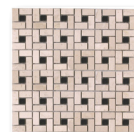

arch d'midi with black dot