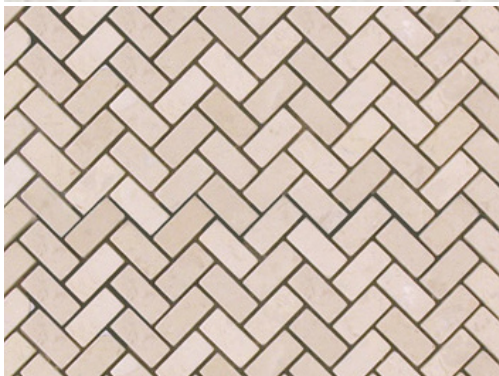

# Bursa Beige

Light and soothing cream and beige tones.  
Honed, polished and tumbled finishes and a wide variety of modern mosaics and unique sizes.

### polished

1x3 stacked mosaic

12x12

16x16

3x16

3x6 beveled

pencil liner

.75x.75 mosaic