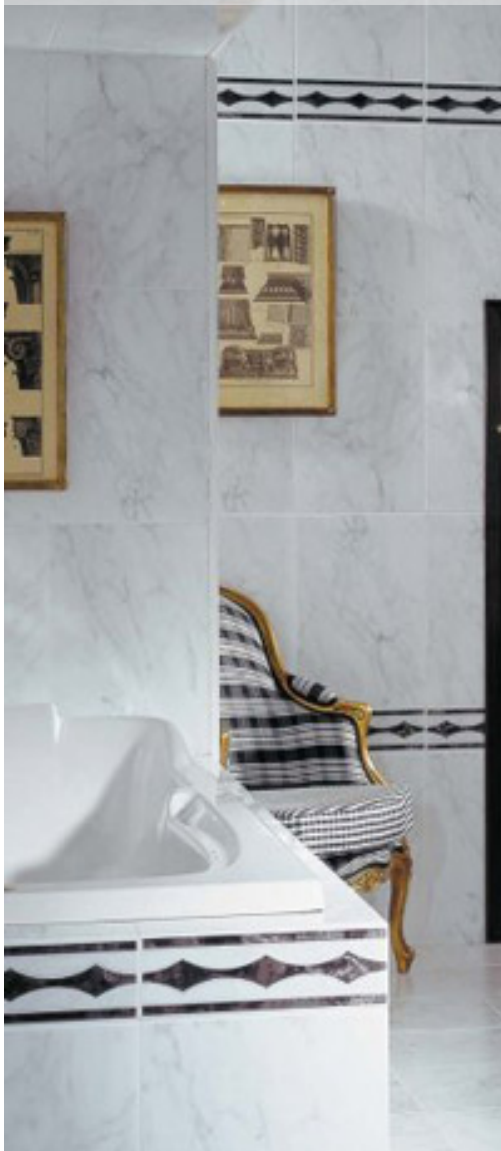

# Bianco Carrara

Bianco Carrara ceramic tile reproduces the white background and subtle grey veining of its famous namesake - Bianco Carrara marble. It is a timeless classic that never goes out of style.

East Coast Tile™

8 x 12

12 x 12

2 x 8 bullnose

3 x 8 border

<b>Material</b>	Ceramic 	<b>Sizes Available</b>	Wall: 8x12; Floor: 12x12; 2x8 bullnose; 3x8 geometric border
<b>Finish</b>	Glazed	<b>Shade Variation</b>	V2 - Slight Variation - Clearly distinguishable differences in texture and/or pattern with similar colors.
<b>Frost Proof</b>	No	<b>Wear Code</b>	Wall: 1 - Rated for walls only; Floor: 4 - Rated for all residential and light commercial applications.