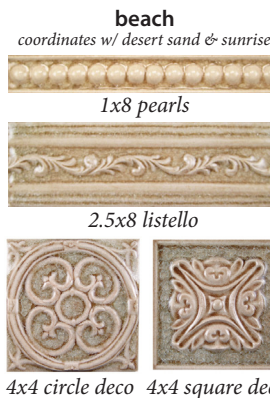

East Coast Tile™

All colors shown above are also available in:

Prairie and Snowdrift are also available in:

Crushed Glass Accents

Material	Ceramic	Sizes Available	3x6, 4x4, 6x6 field, 4x4 and 2.5x6 bullnose, 4x4 and 2.5x2.5 outcorner, 2.5x8 crown molding, .75x8 dome molding, 1x8 and 2.5x8 listello, 4x4 deco
Finish	Glazed	Shade Variation	Prairie and Snowdrift: V2 - Slight Variation - Clearly distinguishable differences in texture and/or pattern with similar colors. All Other Colors: V3 - Moderate Variation - While the colors present on a single piece of tile will be indicative of the colors to be expected on the other tiles, the amount of colors on each piece will vary significantly.
Frost Proof	No	Wear Code	1 - Rated for walls only