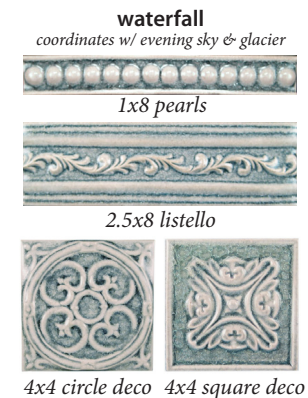

East Coast Tile™

All colors shown above are also available in:

Prairie and Snowdrift are also available in:

Crushed Glass Accents

Material	Ceramic	Sizes Available	3x6, 4x4, 6x6 field, 4x4 and 2.5x6 bullnose, 4x4 and 2.5x2.5 outcorner, 2.5x8 crown molding, .75x8 dome molding, 1x8 and 2.5x8 listello, 4x4 deco
Finish	Glazed	Shade Variation	Prairie and Snowdrift: V2 - Slight Variation - Clearly distinguishable differences in texture and/or pattern with similar colors. All Other Colors: V3 - Moderate Variation - While the colors present on a single piece of tile will be indicative of the colors to be expected on the other tiles, the amount of colors on each piece will vary significantly.
Frost Proof	No	Wear Code	1 - Rated for walls only