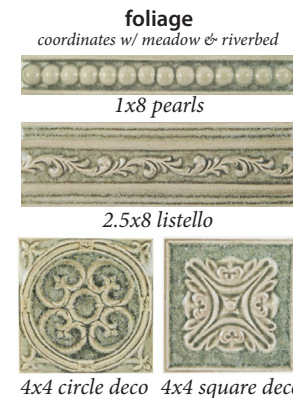

East Coast Tile™

All colors shown above are also available in:

Prairie and Snowdrift are also available in:

Crushed Glass Accents

Material	Ceramic	Sizes Available	3x6, 4x4, 6x6 field, 4x4 and 2.5x6 bullnose, 4x4 and 2.5x2.5 outcorner, 2.5x8 crown molding, .75x8 dome molding, 1x8 and 2.5x8 listello, 4x4 deco
Finish	Glazed	Shade Variation	Prairie and Snowdrift: V2 - Slight Variation - Clearly distinguishable differences in texture and/or pattern with similar colors. All Other Colors: V3 - Moderate Variation - While the colors present on a single piece of tile will be indicative of the colors to be expected on the other tiles, the amount of colors on each piece will vary significantly.
Frost Proof	No	Wear Code	1 - Rated for walls only