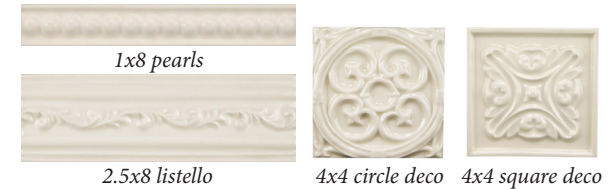

Bellevue

Our collection of hand-crafted ceramic tile made in the USA. Available in eight nature-perfect colors. Embossed decorative accents and listels are available to coordinate with the field tile colors.

East Coast Tile™

All colors shown above are also available in:

Prairie and Snowdrift are also available in:

Crushed Glass Accents

Material	Ceramic	Sizes Available	3x6, 4x4, 6x6 field, 4x4 and 2.5x6 bullnose, 4x4 and 2.5x2.5 outcorner, 2.5x8 crown molding, .75x8 dome molding, 1x8 and 2.5x8 listello, 4x4 deco
Finish	Glazed	Shade Variation	Prairie and Snowdrift: V2 - Slight Variation - Clearly distinguishable differences in texture and/or pattern with similar colors. All Other Colors: V3 - Moderate Variation - While the colors present on a single piece of tile will be indicative of the colors to be expected on the other tiles, the amount of colors on each piece will vary significantly.
Frost Proof	No	Wear Code	1 - Rated for walls only