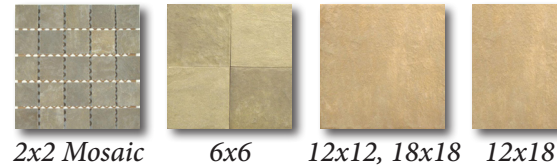

Ayers Rock

A multitude of sizes, colors, mosaics and mixes.
Anything you can imagine can be created using this vibrant tile collection.

BEST TILE™

Agata Verde

2x2 Mosaic 6x6 12x12, 18x18 12x18

Arenaria Beige

Cobalto Blue

Opale Rosso

Quarzo Marron

Topazio Gold

Zircone Blanco

Mixed Mosaics

2x2 Mix Mosaic

2x2 Mix Blend Mosaic

2x2 Hot Mix Mosaic Mount

2x2 Cold Mix Mosaic Mount

4x12 Quarzo Border

2x10 Silver Listello

Material	Porcelain	Sizes Available	2x2 mesh-backed mosaic, 6x6, 12x12, 18x18, 6x6 bullnose, 3x12 trim Listels and Decoratives: 4x12, 3x10, 2x10
Finish	Glazed	Shade Variation	V4 - Substantial Variations - Random color differences from tile to tile, so that one tile may have totally different colors from that on other tiles. Thus, the final installation will be unique.
Frost Proof	Yes	Wear Code	5 - Rated for all residential and commercial applications.