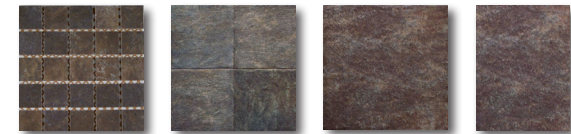

Ayers Rock

A multitude of sizes, colors, mosaics and mixes.
Anything you can imagine can be created using this vibrant tile collection.

BEST TILE™

Agata Verde

2x2 Mosaic 6x6 12x12, 18x18 12x18

Arenaria Beige

Cobalto Blue

Opale Rosso

Quarzo Marron

Topazio Gold

Zircone Blanco

Mixed Mosaics

2x2 Mix Mosaic

2x2 Mix Blend Mosaic

2x2 Hot Mix Mosaic Mount

2x2 Cold Mix Mosaic Mount

4x12 Quarzo Border

2x10 Silver Listello

Material	Porcelain	Sizes Available	2x2 mesh-backed mosaic, 6x6, 12x12, 18x18, 6x6 bullnose, 3x12 trim Listels and Decoratives: 4x12, 3x10, 2x10
Finish	Glazed	Shade Variation	V4 - Substantial Variations - Random color differences from tile to tile, so that one tile may have totally different colors from that on other tiles. Thus, the final installation will be unique.
Frost Proof	Yes	Wear Code	5 - Rated for all residential and commercial applications.