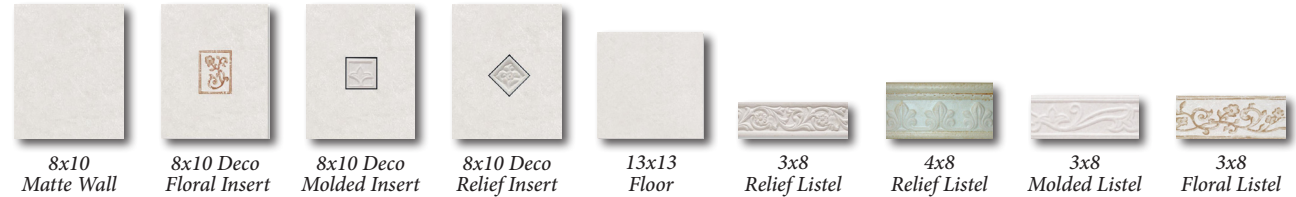

Arizona

Timeless colors and a variety of pretty decoratives and mosaics come together to offer countless design possibilities.

BEST TILE™

Blanc

Gold

Sandstone

2x2 Dot-Mounted Mosaics

Blanc

Gold

Sandstone

Blend

Material	Ceramic	Sizes Available	Floor: 13x13, floor bullnose; Wall: 8x10, 8x10 deco, 3x8 listel, 4x8 listel, 2x2 mosaic, 3x8 bullnose
Finish	Glazed	Shade Variation	V2 - Slight Variation - Clearly distinguishable differences in texture and/or pattern with similar colors.
Frost Proof	Yes	Wear Code	Floor: 4 - Rated for all residential and light commercial applications; Wall: 1 - Rated for walls only.