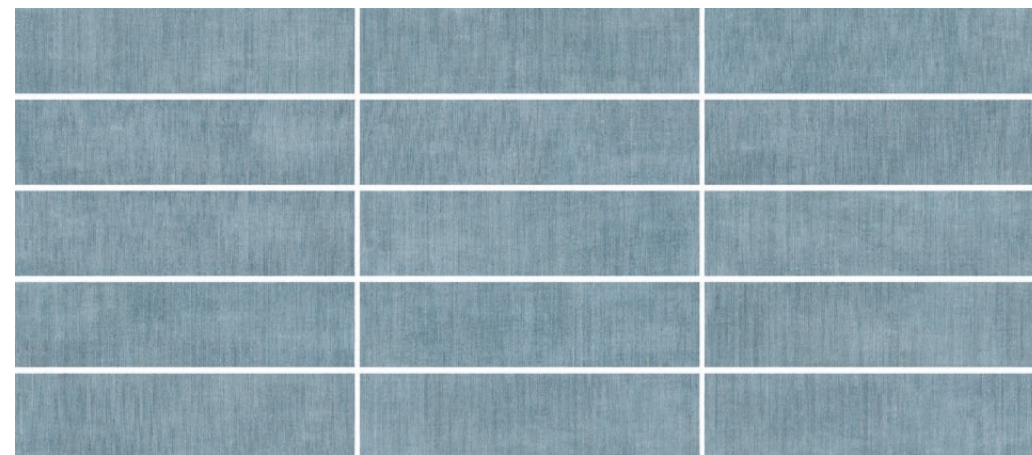

VISON

OCEAN

DECORS

VARIATION

VARIATION