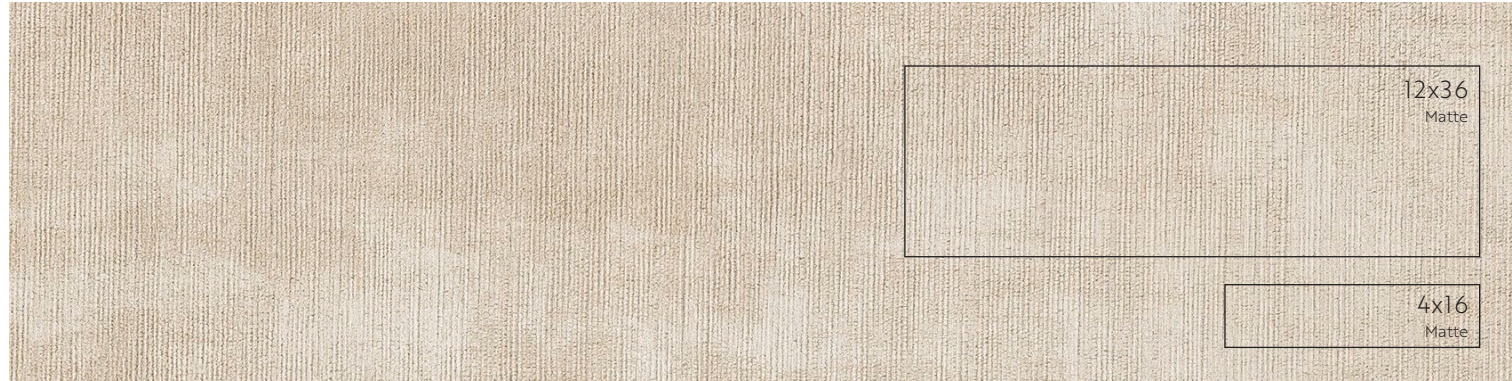

VISON

OCEAN

DECORS

VARIATION

VARIATION