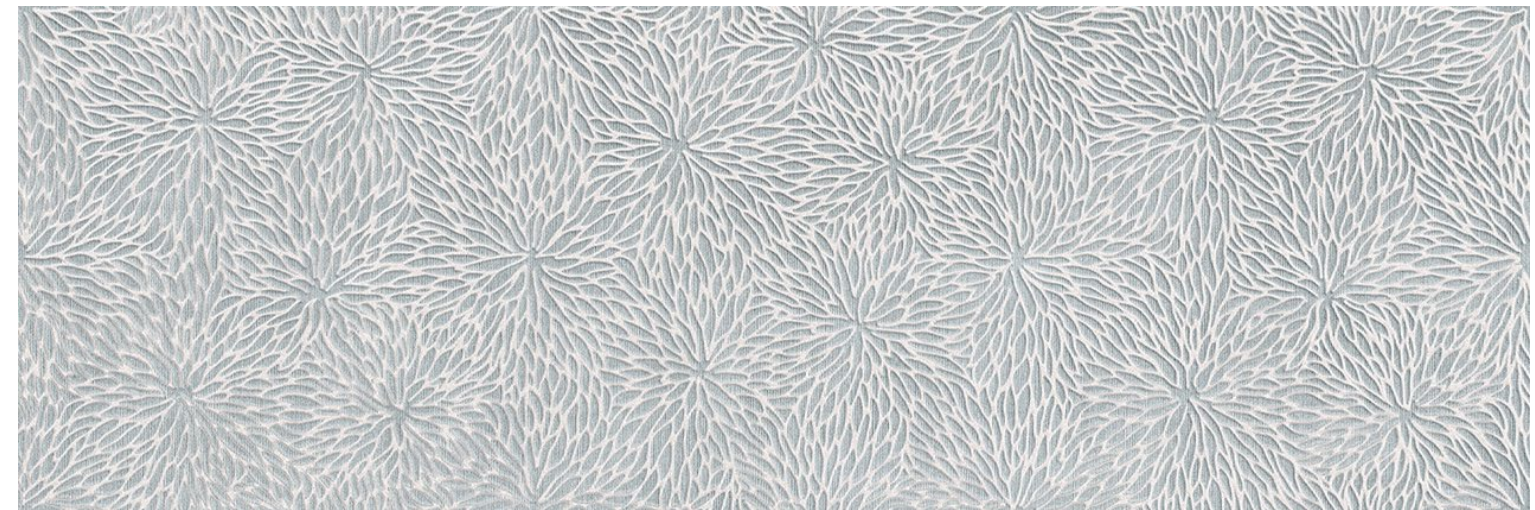

DECORS

12x36 Art