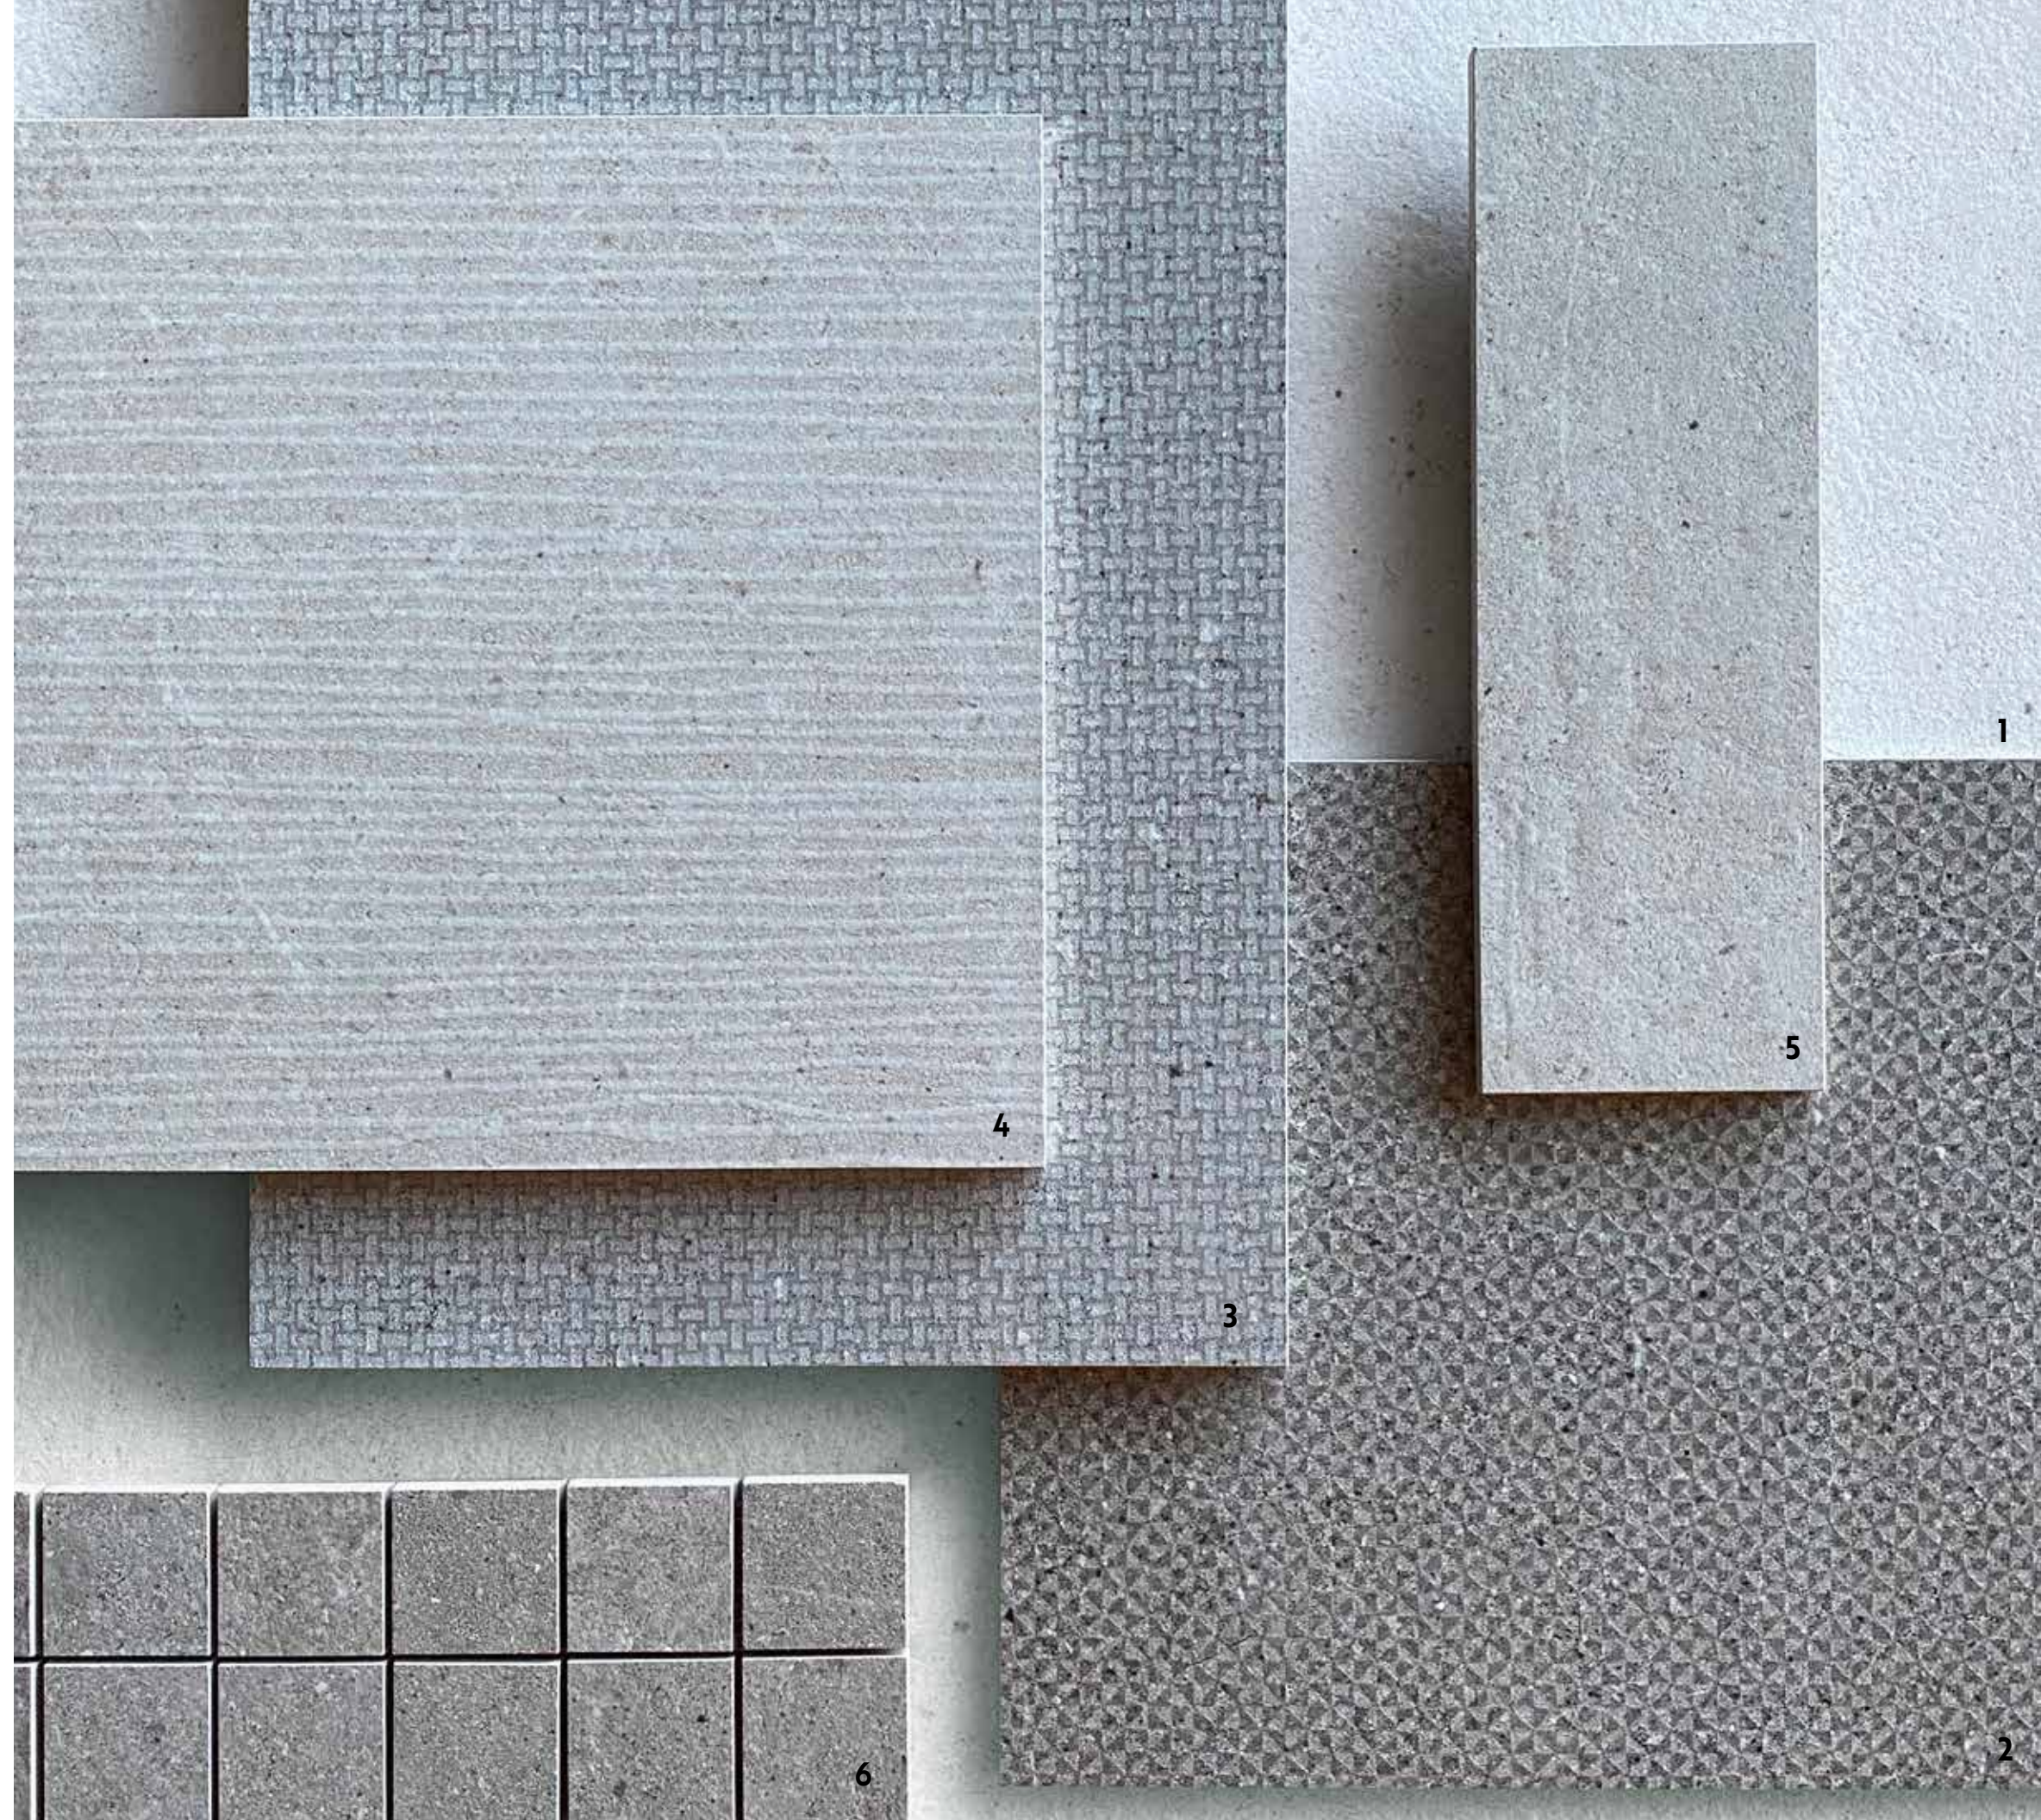

DEPARISA

Pg. 26-29

reflections

Reflections is an Italian porcelain that creates the smoky effect of antiqued mirrors. Layered applications of oxidation and surface-aging create a striking visual impact: You will want to touch the tile to get a sense of its depth!

Easel

Easel is an Italian porcelain that balances the purity of a natural limestone look and strikingly sophisticated designs. Simple colors, intriguing three-dimensional patterns, and multiple finishes bring an elegant aesthetic to your space.

easeli

white marble porcelain

—
Experience the beauty of white marble with cutting-edge porcelain technology. Inspired by Carrara, Calacatta and Dolomite marbles, our Cava and Impero series offer the most brilliant white stone looks, the most refined glazed surfaces, and the ease and durability of porcelain tiles.