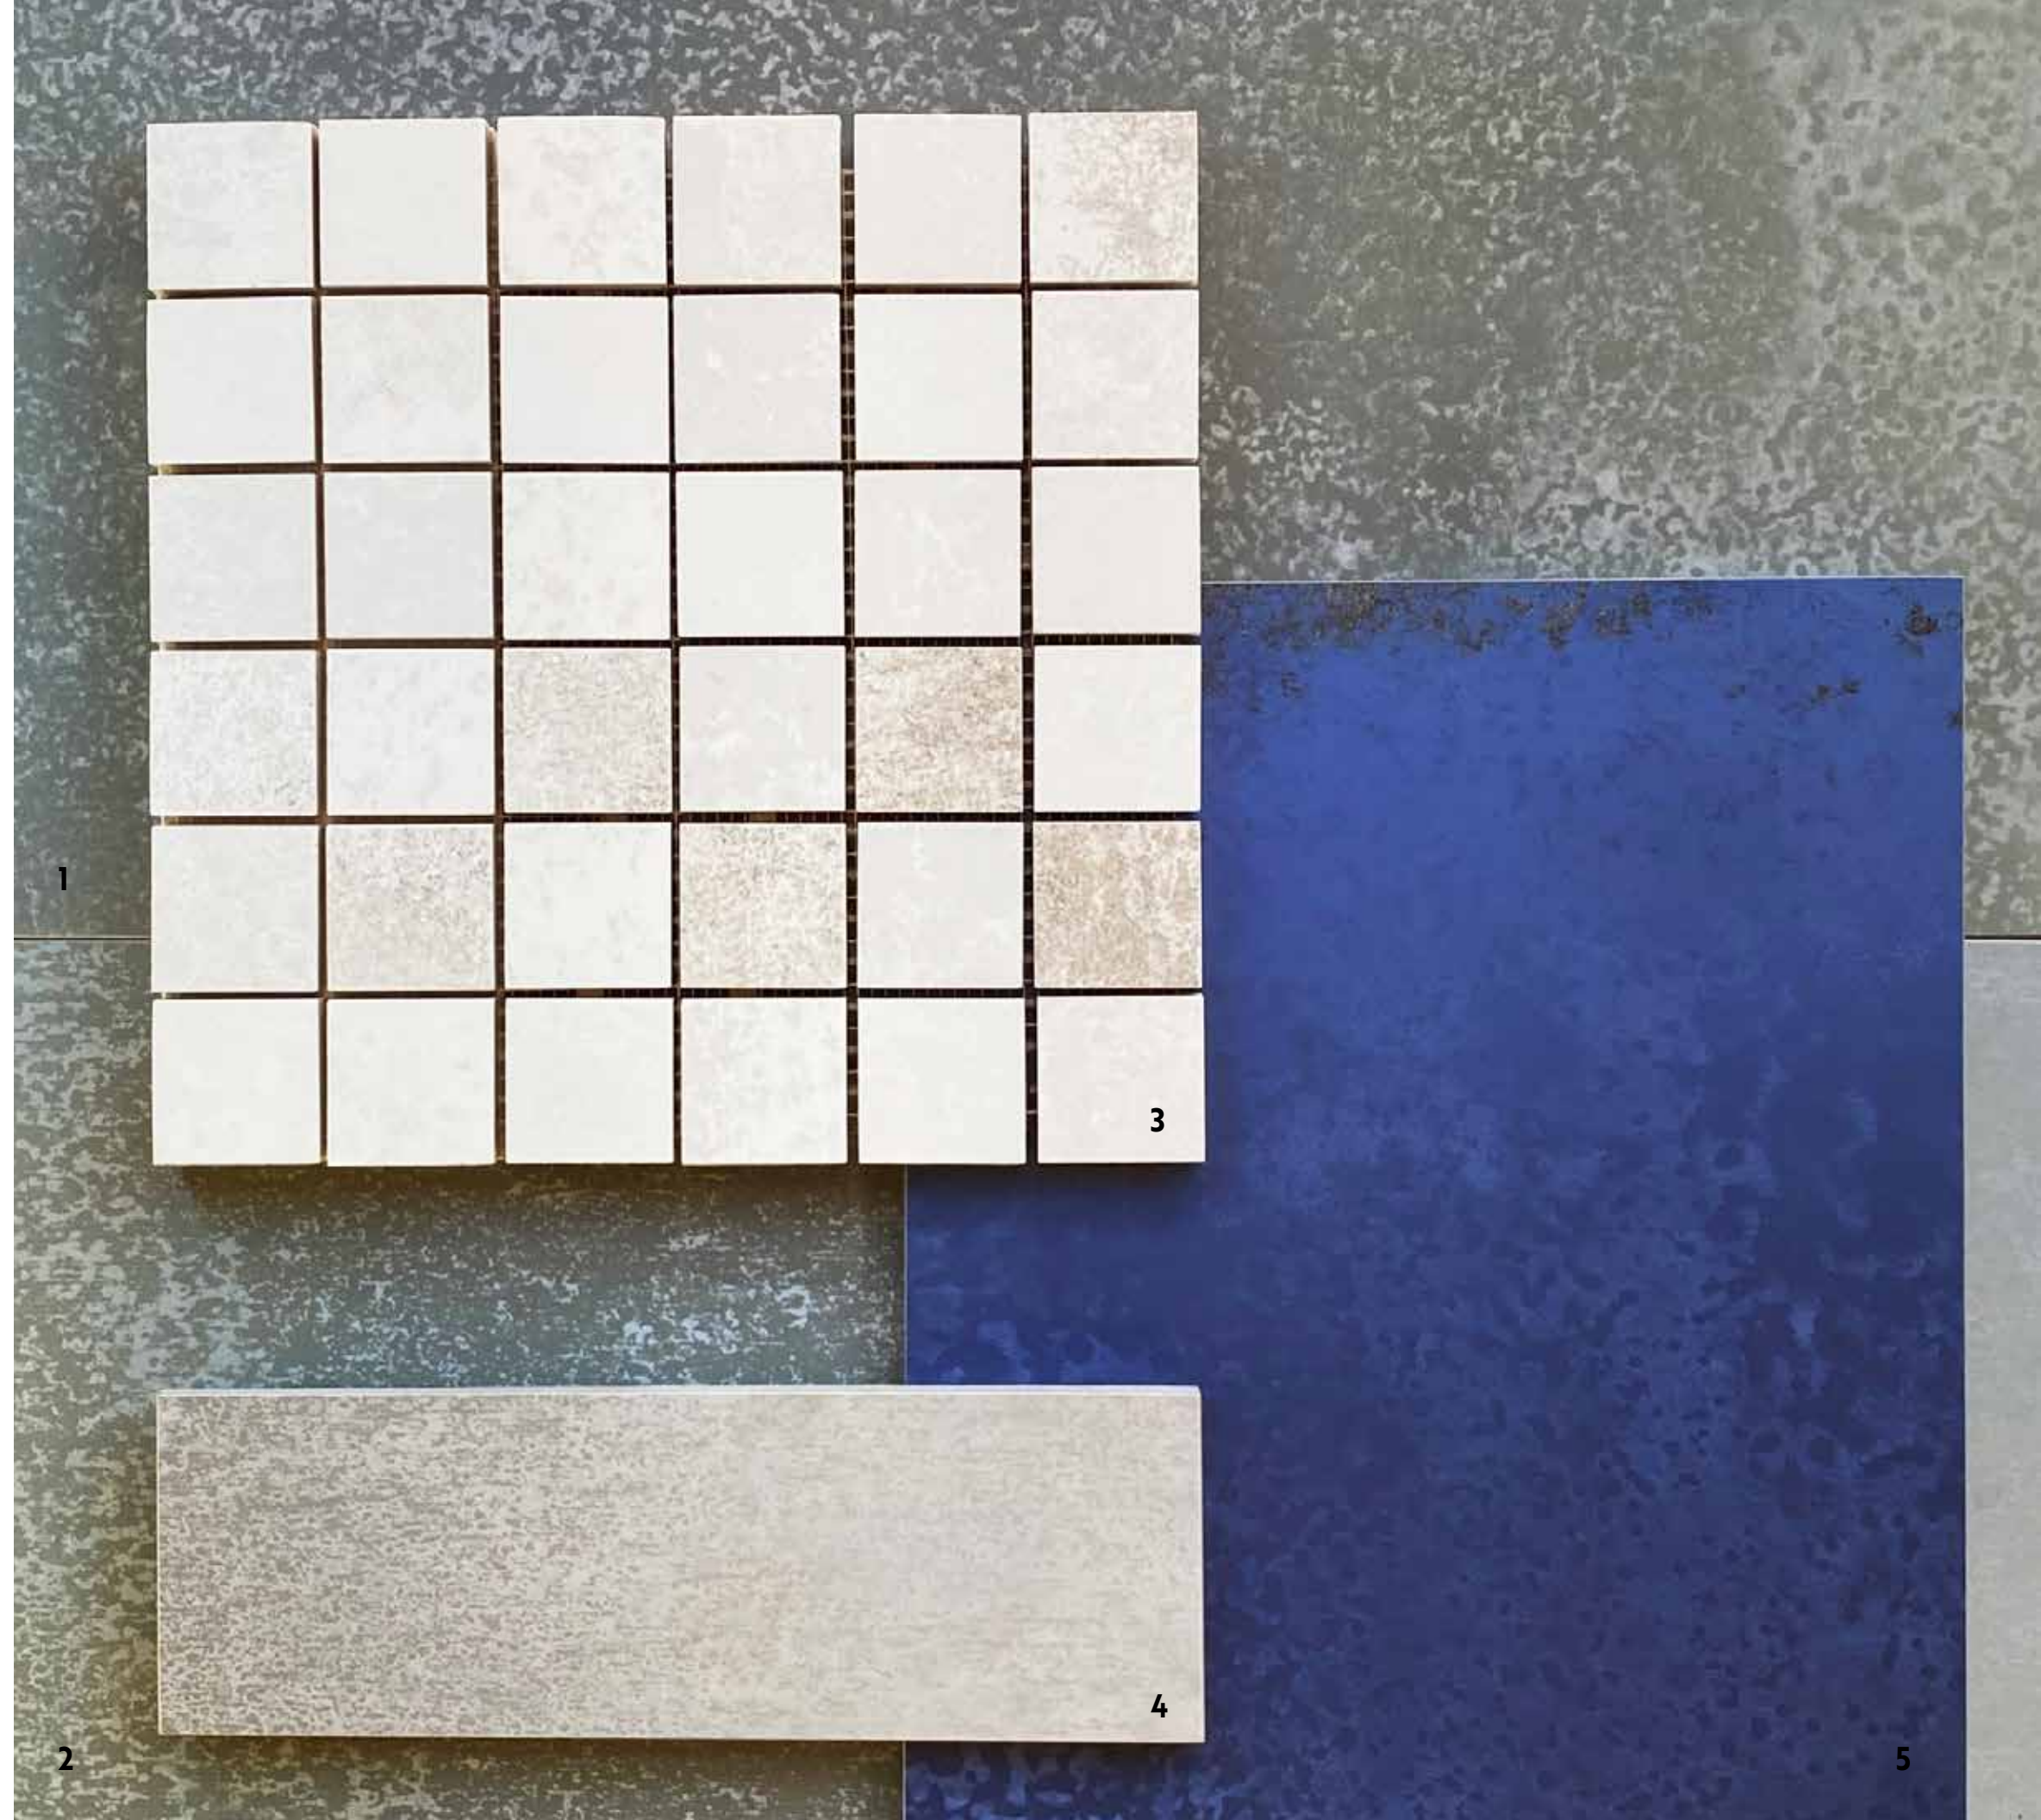

DEPARISA

Pg. 26-29

reflections

Reflections is an Italian porcelain that creates the smoky effect of antiqued mirrors. Layered applications of oxidation and surface-aging create a striking visual impact: You will want to touch the tile to get a sense of its depth!

Easel

Easel is an Italian porcelain that balances the purity of a natural limestone look and strikingly sophisticated designs. Simple colors, intriguing three-dimensional patterns, and multiple finishes bring an elegant aesthetic to your space.

easeli

white marble porcelain

—
Experience the beauty of white marble with cutting-edge porcelain technology. Inspired by Carrara, Calacatta and Dolomite marbles, our Cava and Impero series offer the most brilliant white stone looks, the most refined glazed surfaces, and the ease and durability of porcelain tiles.