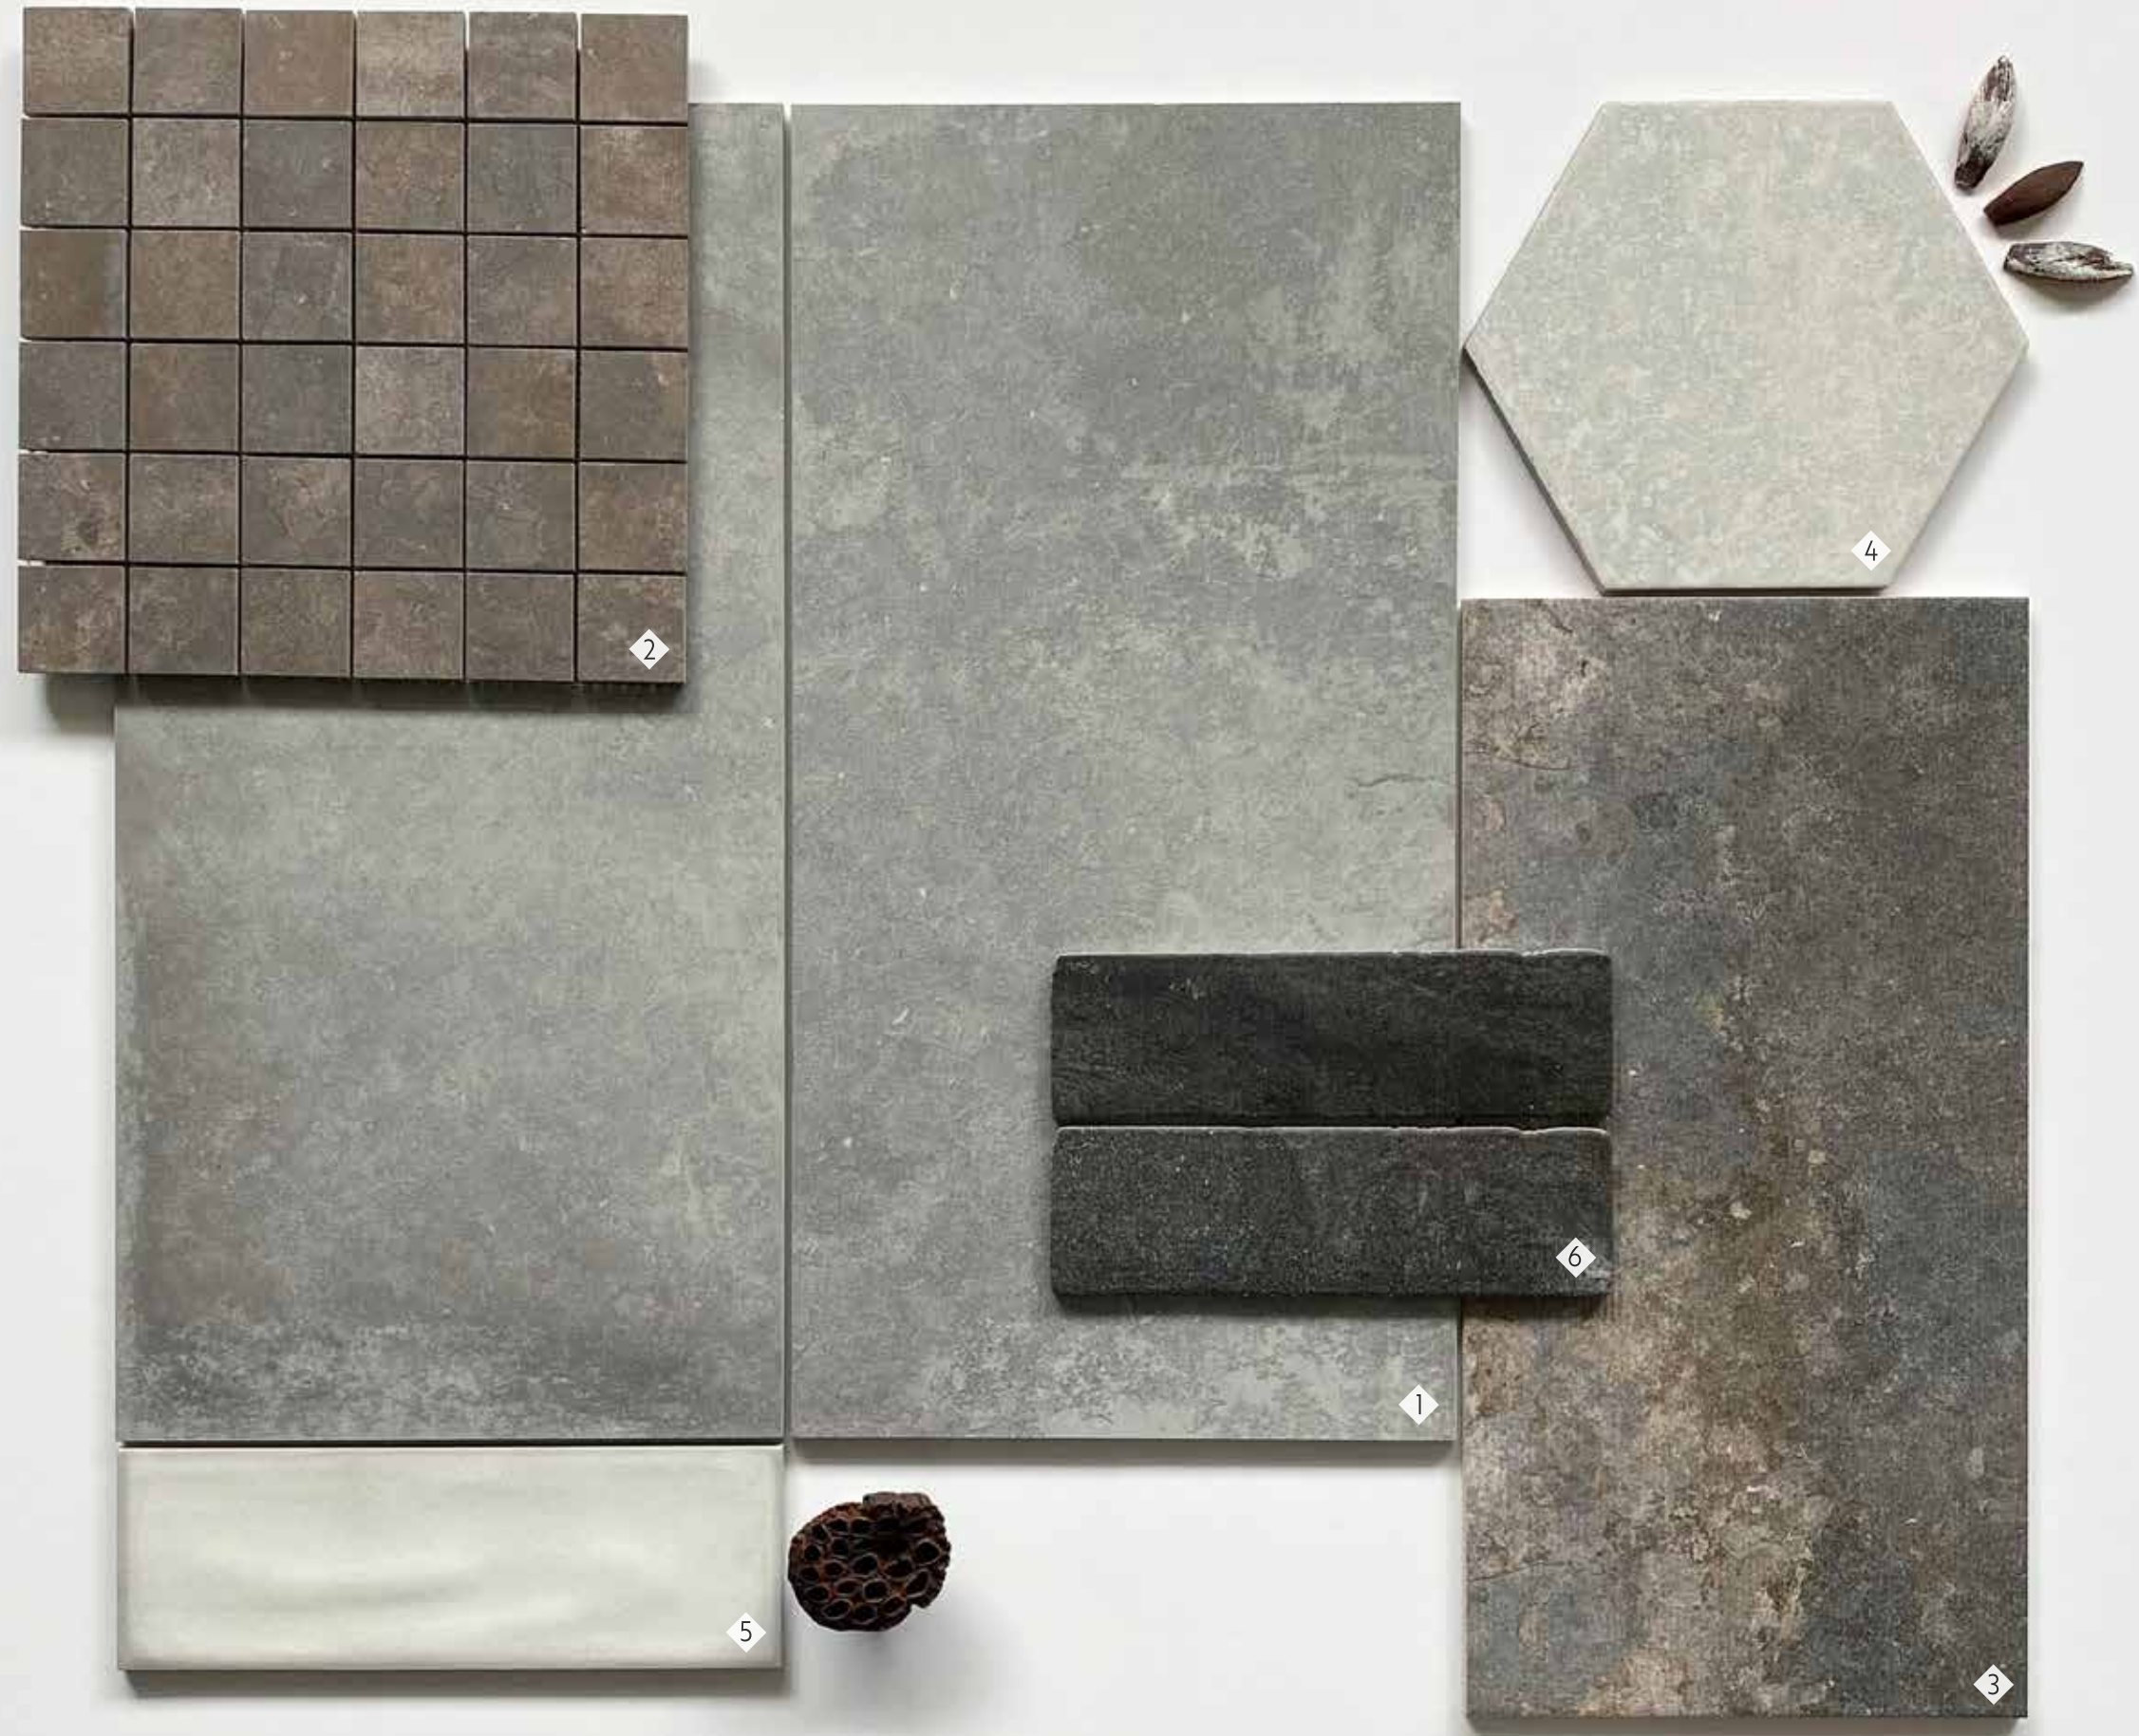

02 Deparisa

- 1 **Deparisa Gris**
  12" x 24"
  Rectified Porcelain
- 2 **Deparisa Cobre**
  2" x 2" Mosaic
  Porcelain
- 3 **Deparisa Cobre**
  10" x 20" Concept Wall
  Ceramic
- 4 **Artistry White**
  9" x 10" Hexagon
  Porcelain
- 5 **Glacier Lake Bianco**
  4" x 12" Block Matte
  Porcelain
- 6 **Tuscan Brick Rust**
  3" x 10"
  Porcelain