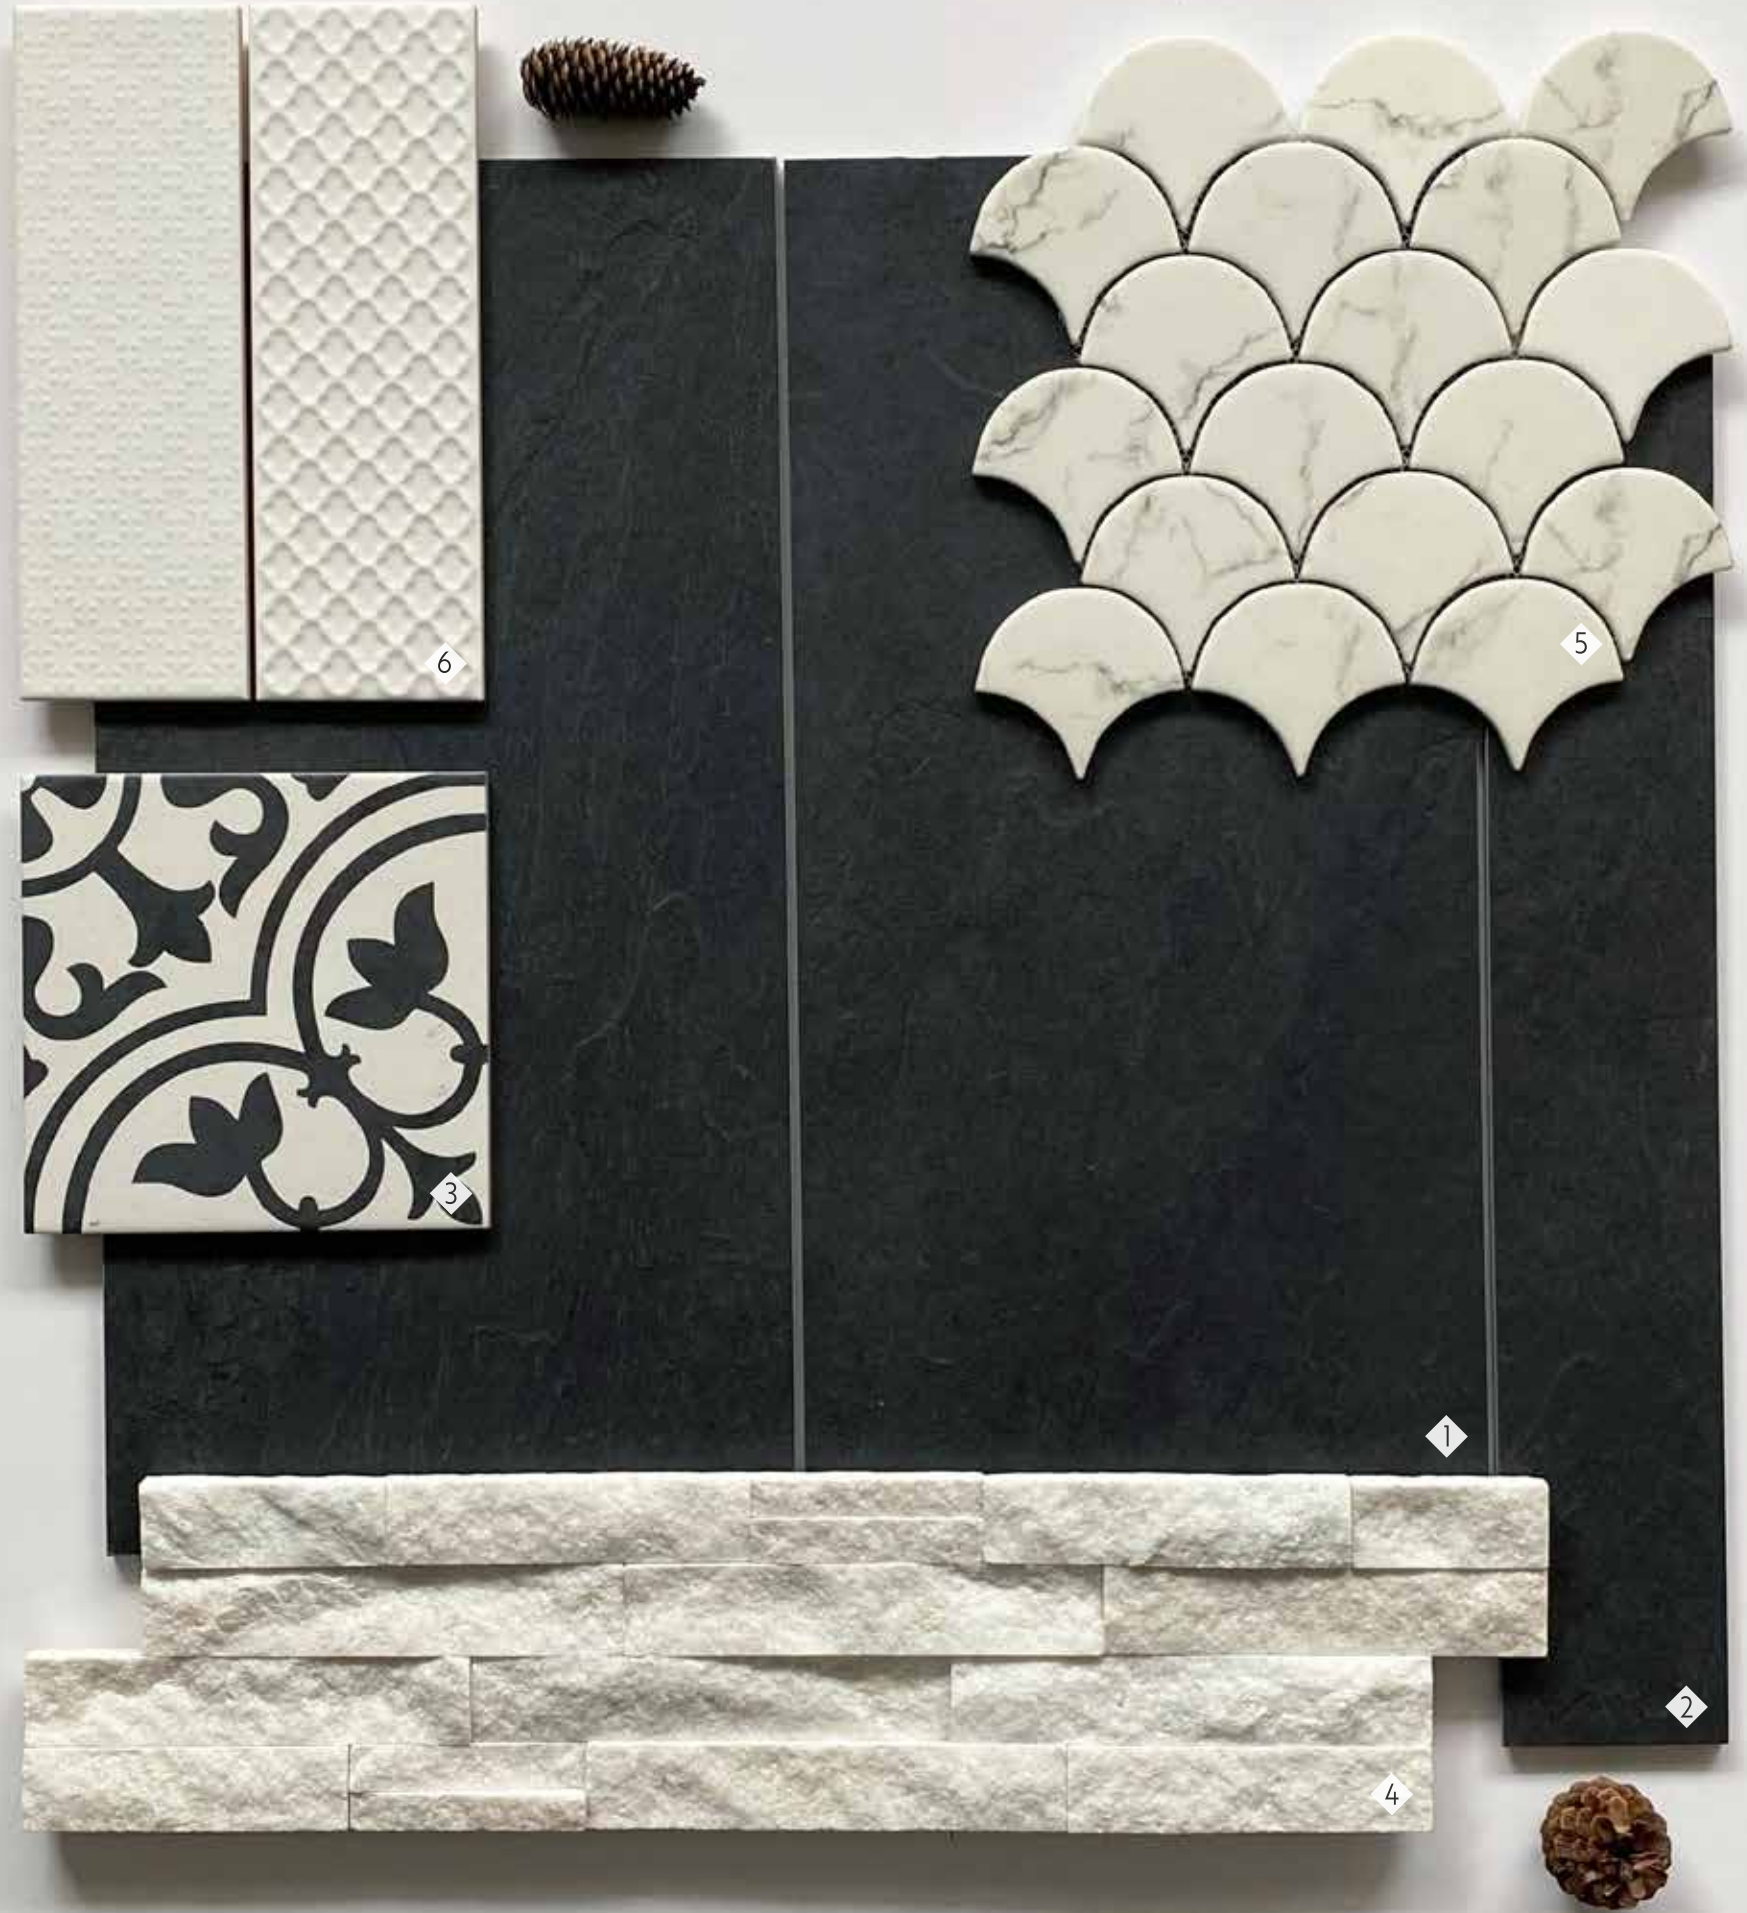

06 Bambusa

- 1 Bambusa Wenge**
48" x 48" & 48" x 48" Intarsio
Rectified Porcelain
- 2 Evoque Soggetto B
Antracite/Burro**
8" x 8" Palazzo Ducale
Porcelain

07 Topography

- 1 **Topography Black**
12" x 24"
Rectified Porcelain
- 2 **Topography Black**
4" x 24"
Rectified Porcelain
- 3 **Heritage Nostalgia**
8" x 8"
Porcelain
- 4 **Ledger Stone Glacier**
6" x 24"
Natural Stone
- 5 **Contempo Carrara**
Scallop Mosaic
Glass
- 6 **New York White**
4" x 12" Glossy Deco Mix
Ceramic

MATCH

07 Topography

- 1** **Topography Black**
12" x 24"
Rectified Porcelain

- 2** **New York White**
4" x 12" Glossy Deco Mix
Ceramic

Backsplash // HERITAGE NOSTALGIA 8"X8"
Fireplace // LEDGER STONE GLACIER 6"X24"
Floor // TOPOGRAPHY BLACK 12"X24"