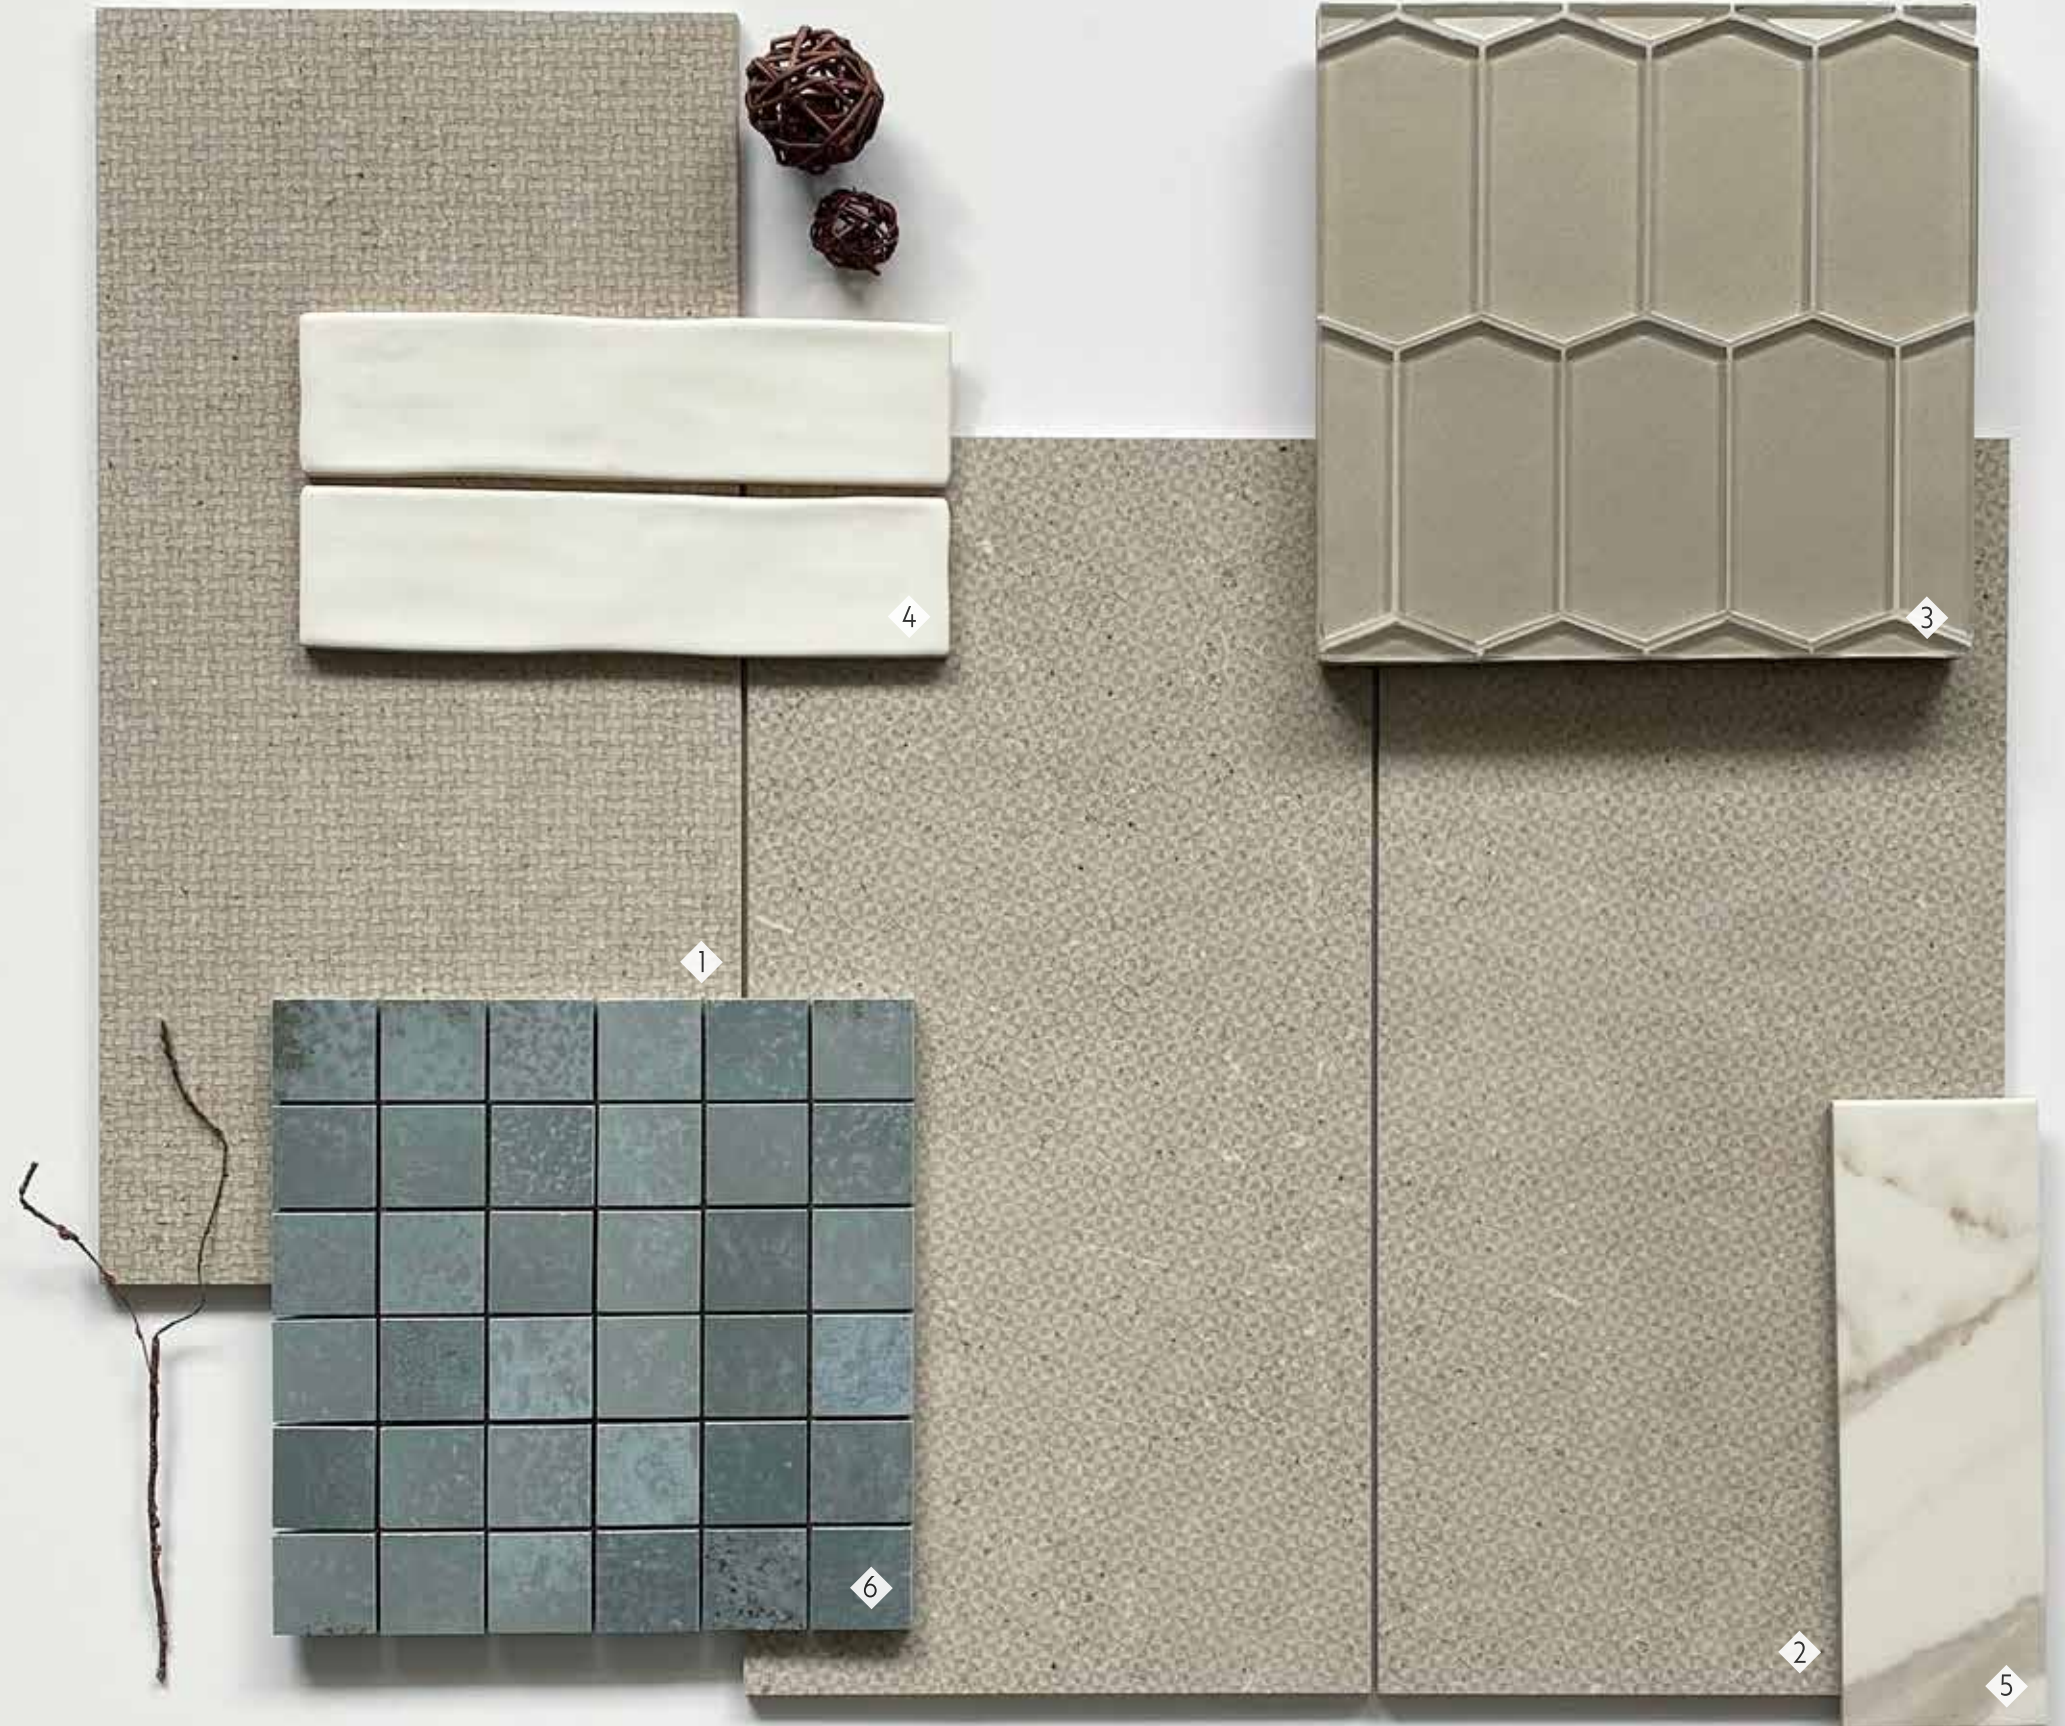

04 Whisper

- 1** **Whisper Sand**
8" x 40"
Rectified Porcelain
- 2** **Cava White**
10" x 22" Wave Wall
Ceramic
- 3** **Impero Statuario**
9.5" x 19.25" Elongated Hexagon
Porcelain
- 4** **Brixton Grey**
2" x 8" Matte
Ceramic
- 5** **Contempo Bardiglio**
3" Hexagon Mosaic
Glass

MATCH

04 Whisper

- 1** **Whisper Sand**
8" x 40"
Rectified Porcelain
- 2** **Cava White**
10" x 22" Wave Wall
Ceramic

05 Easel

- 1 **Easel Sand**
12" x 24" Chesterfield Lappato
Rectified Porcelain
- 2 **Easel Sand**
12" x 24" Triangles Lappato
Rectified Porcelain
- 3 **Shimmer Quartz**
3" x 6" Elongated Hexagon Mosaic
Glass
- 4 **Studio 3 Snow**
3" x 12"
Ceramic
- 5 **Cava Gold**
4" x 12"
Porcelain
- 6 **Reflections Topazio**
2" x 2" Mosaic
Porcelain

05 Easel

- 1 Easel Sand**
12" x 24" Chesterfield Lappato
Rectified Porcelain
- 2 Cava Gold**
4" x 12"
Porcelain

Bathroom Wall // CAVA GOLD 4"X12"
Shower Wall // SHIMMER QUARTZ 3"X6" ELONGATED HEXAGON MOSAIC
Shower Floor // REFLECTIONS TOPAZIO 2"X2" MOSAIC
Floor // EASEL SAND 12"X24" CHESTERFIELD LAPPATO