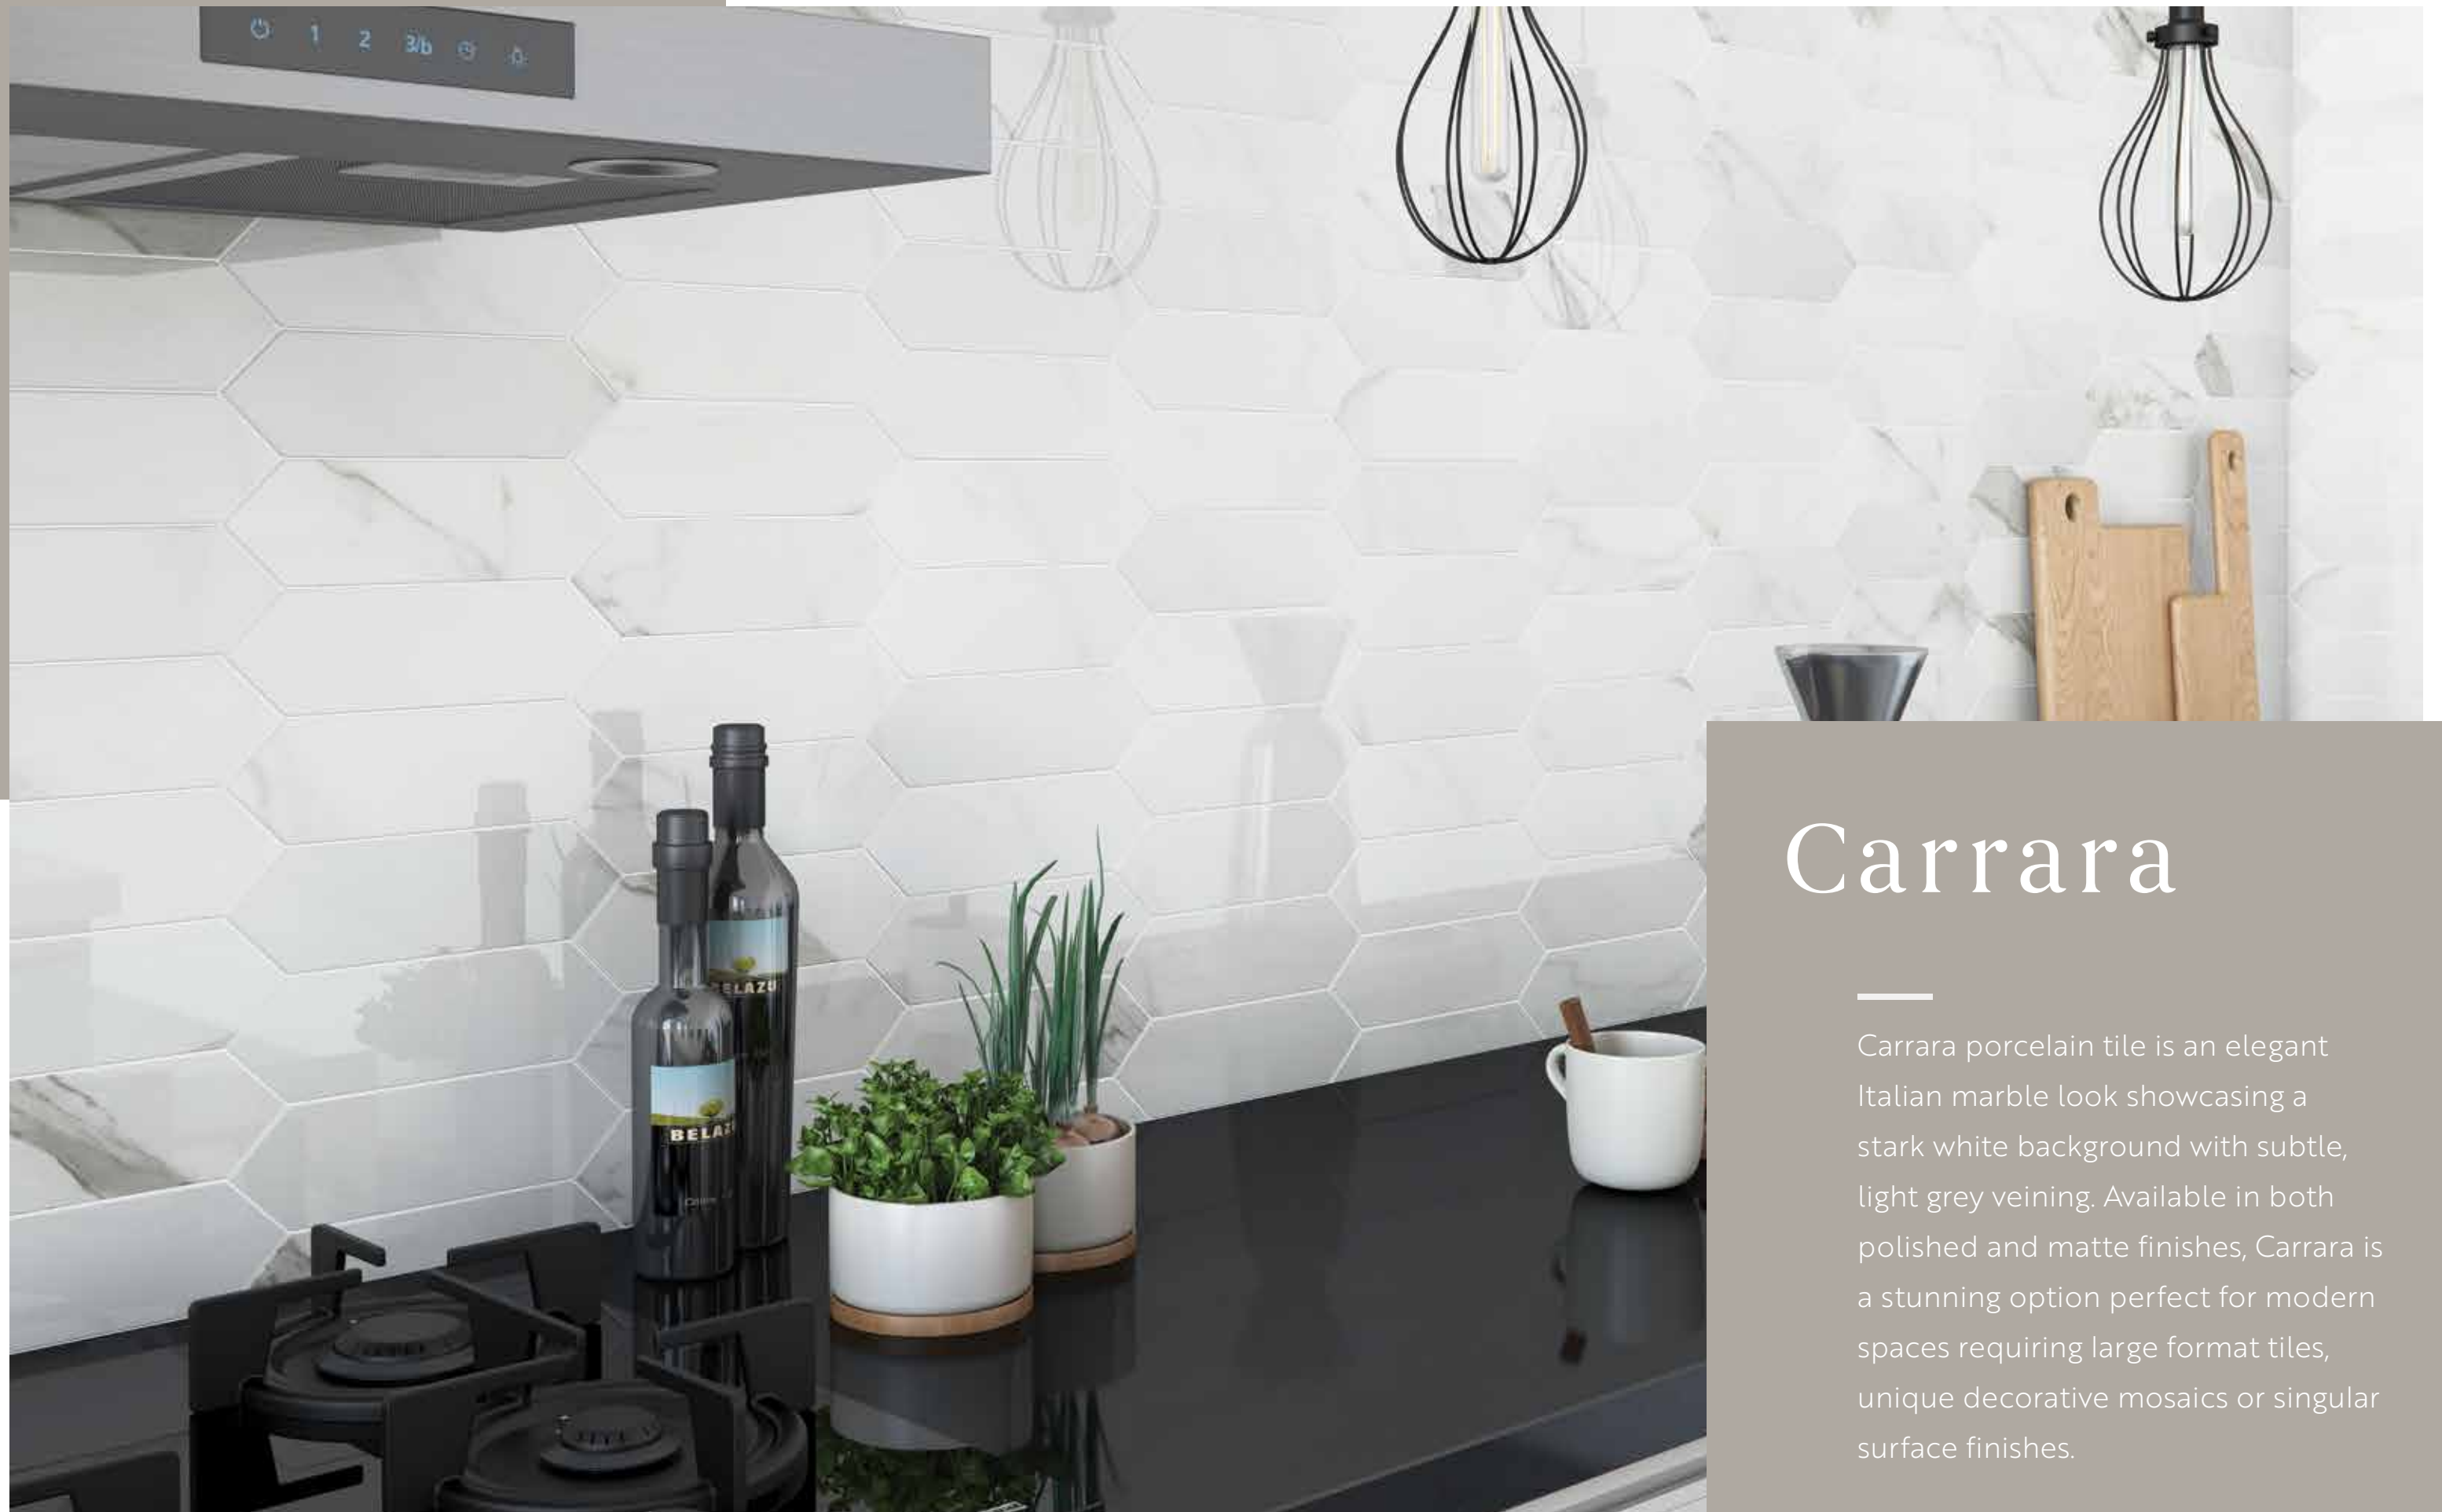

Large Format
Page 22

Carrara

Carrara porcelain tile is an elegant Italian marble look showcasing a stark white background with subtle, light grey veining. Available in both polished and matte finishes, Carrara is a stunning option perfect for modern spaces requiring large format tiles, unique decorative mosaics or singular surface finishes.

Carrara

Etruscan

Etruscan is an Italian porcelain tile that expands on the charm of traditional terra cotta looks by exploring a range of four warm colors. From modular pattern formats to unique decorative tiles and hexagons, Etruscan is a beautiful contemporary exploration of a traditional floor application.

Etruscan

Create

—

Create is an Italian porcelain tile that elevates the terrazzo look with a unique design known as Ceppo Di Gre. A whimsical kaleidoscope of color chips come in a 24" x 24" format across four stunningly elegant concrete backgrounds. The 'Micro' offers a perfectly balanced collection of color, while the 'Medium' brings a more intentional design component.