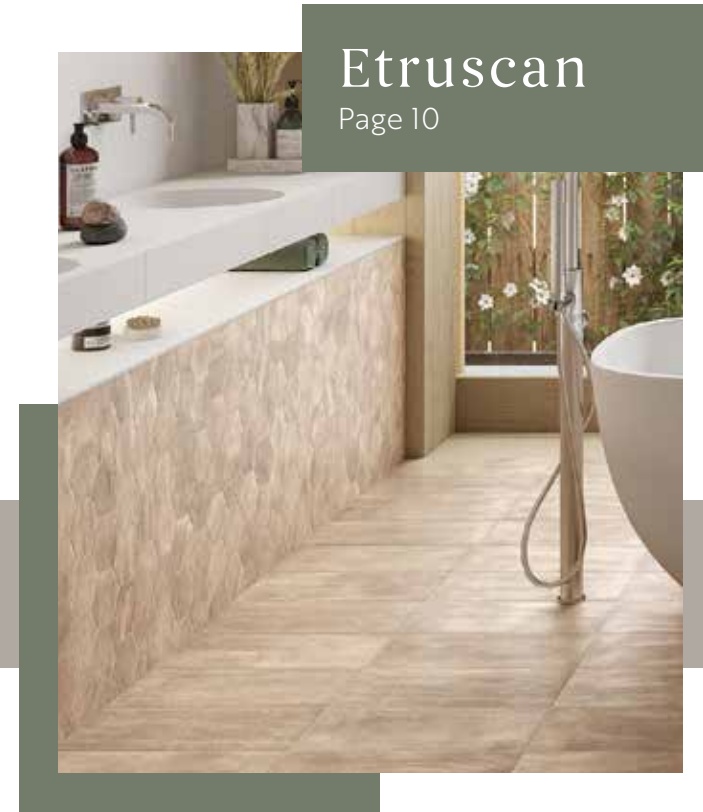

Etruscan
Page 10