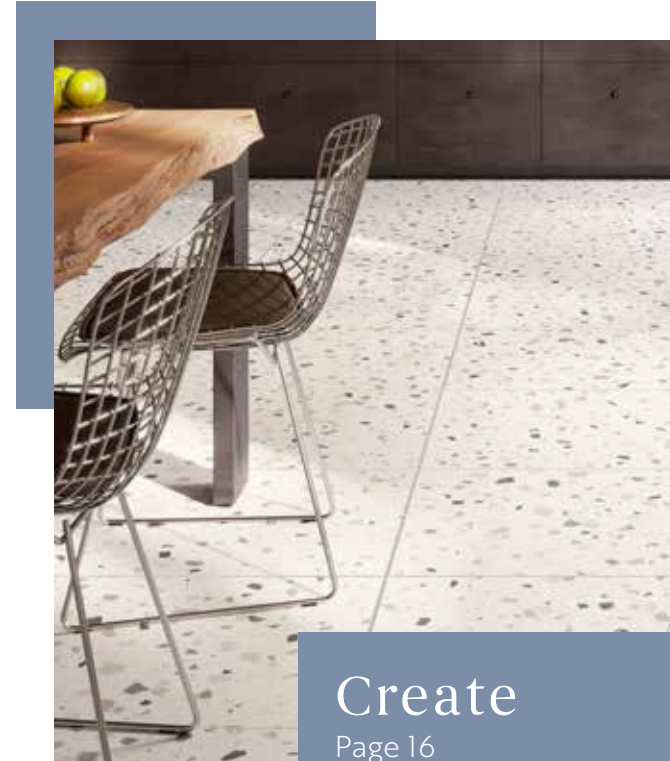

Create
Page 16