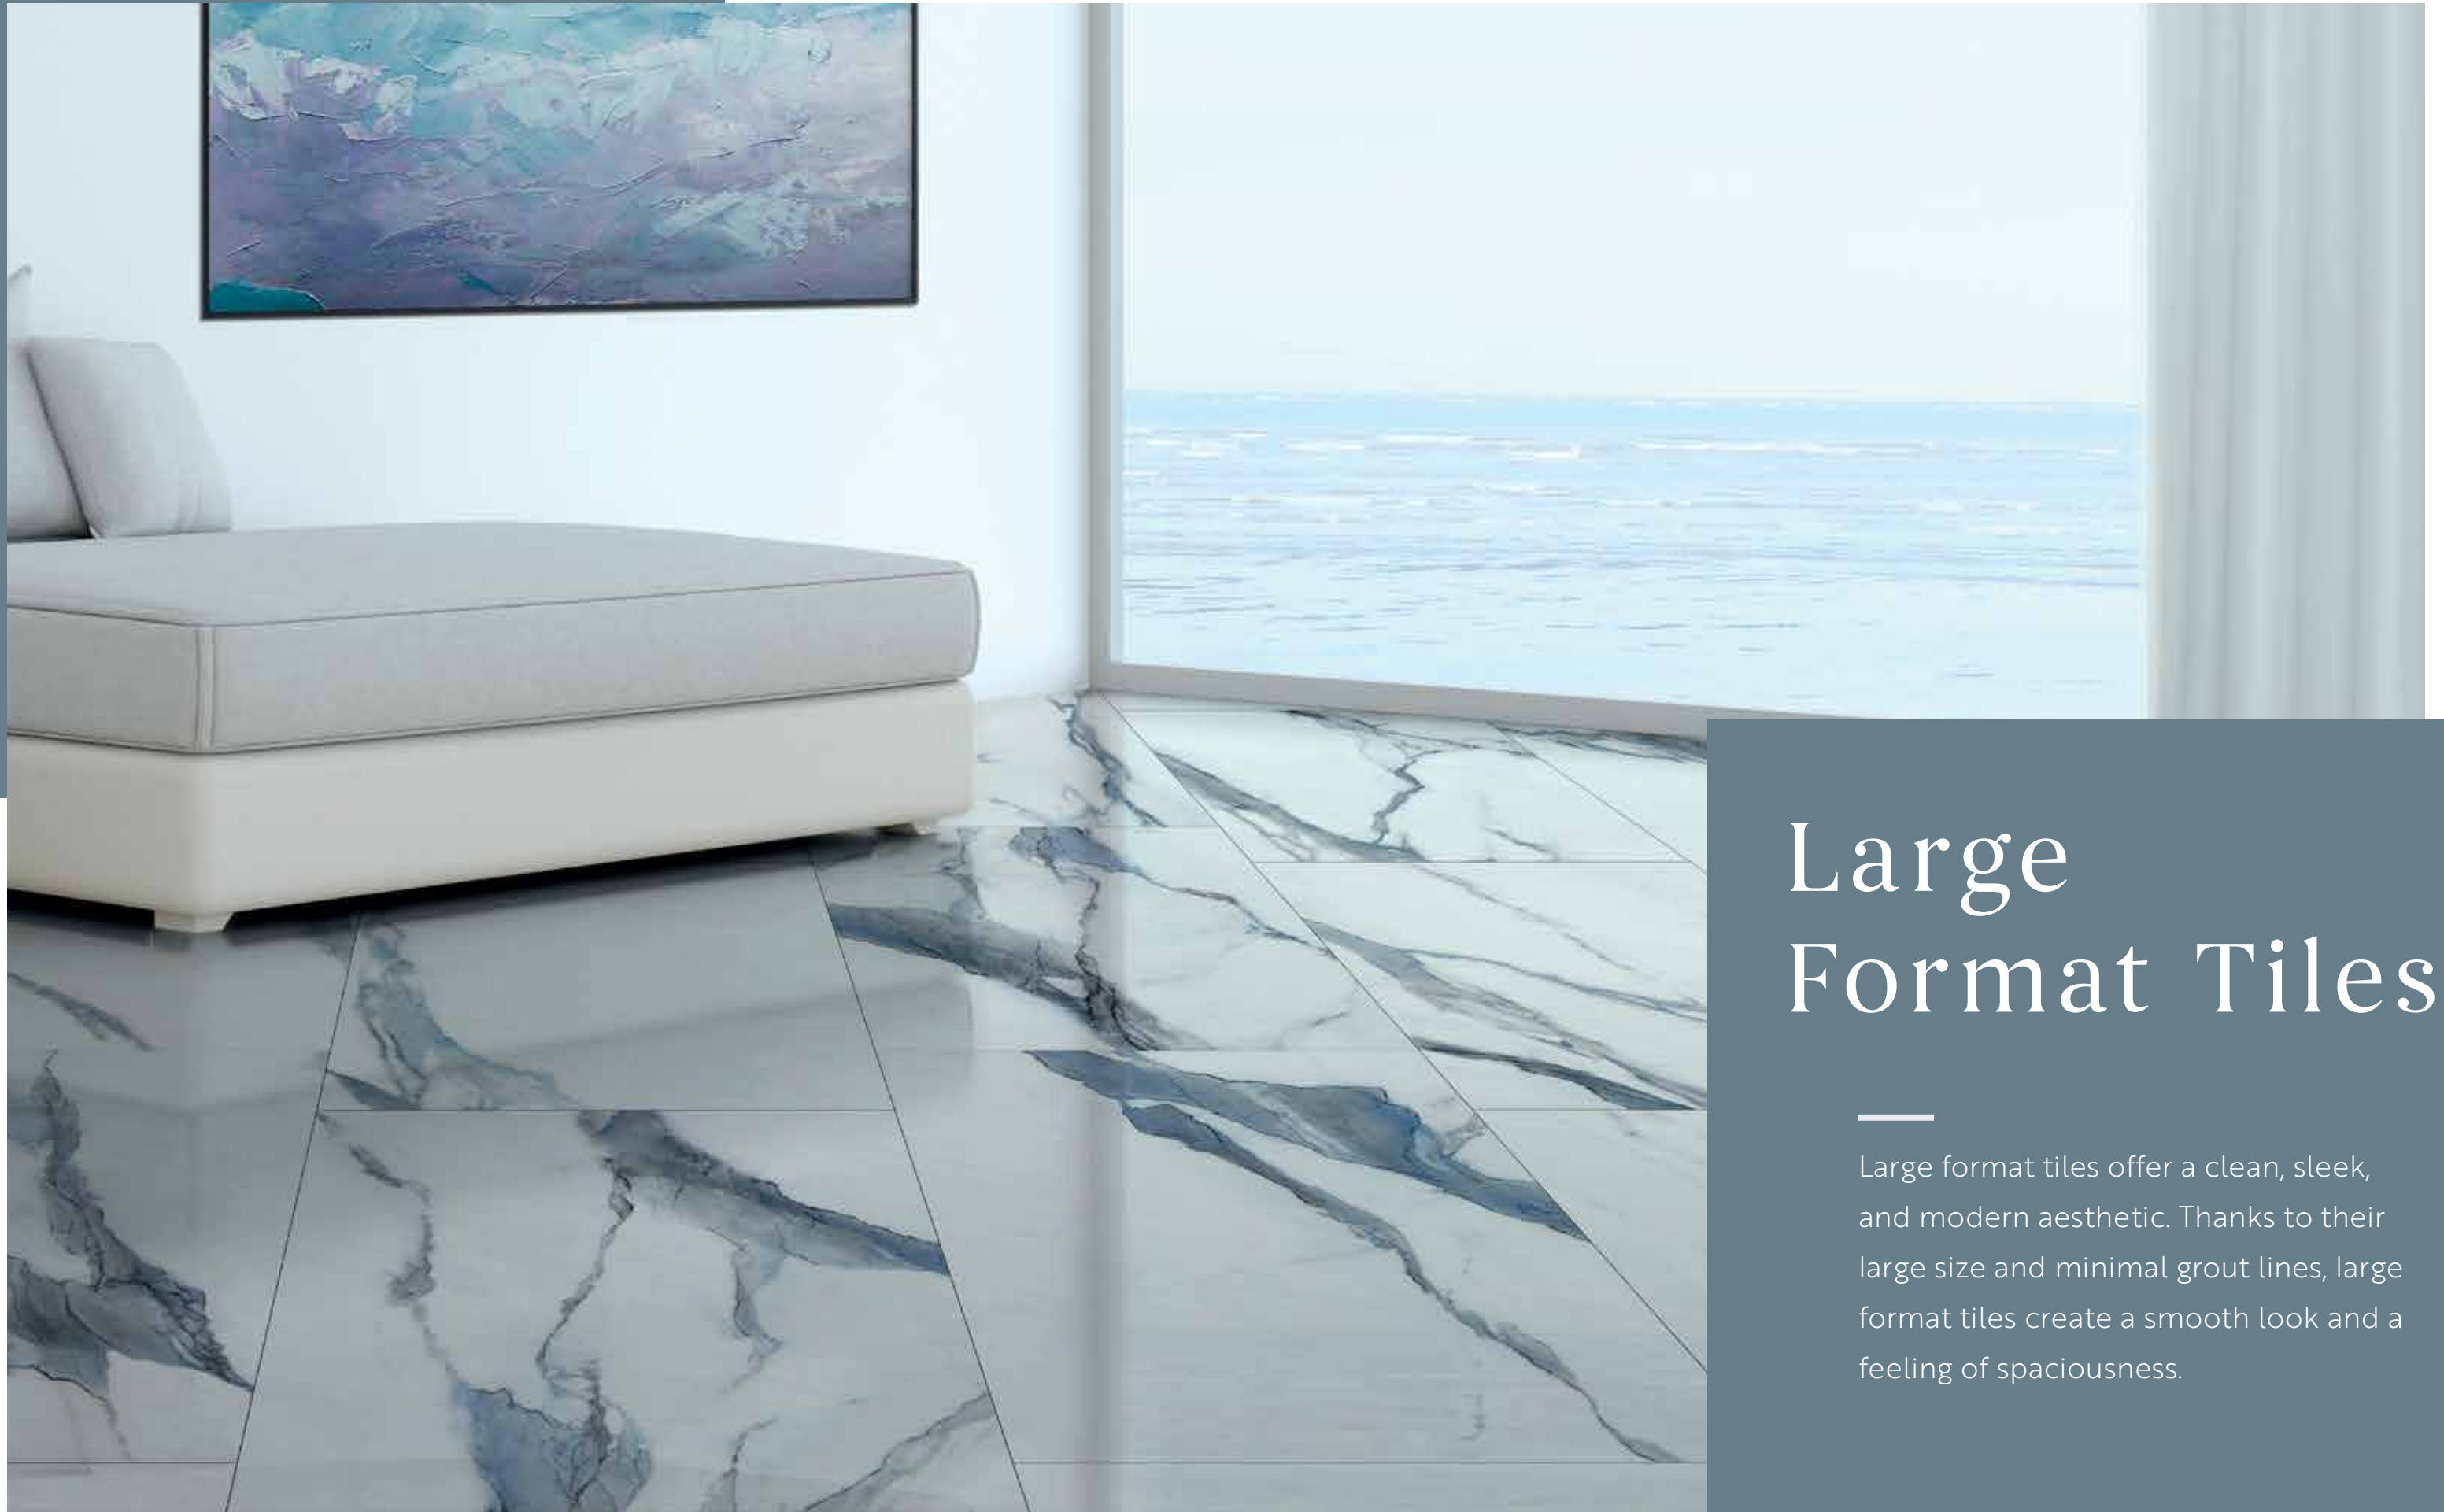

Large Format Tiles

Large format tiles offer a clean, sleek, and modern aesthetic. Thanks to their large size and minimal grout lines, large format tiles create a smooth look and a feeling of spaciousness.