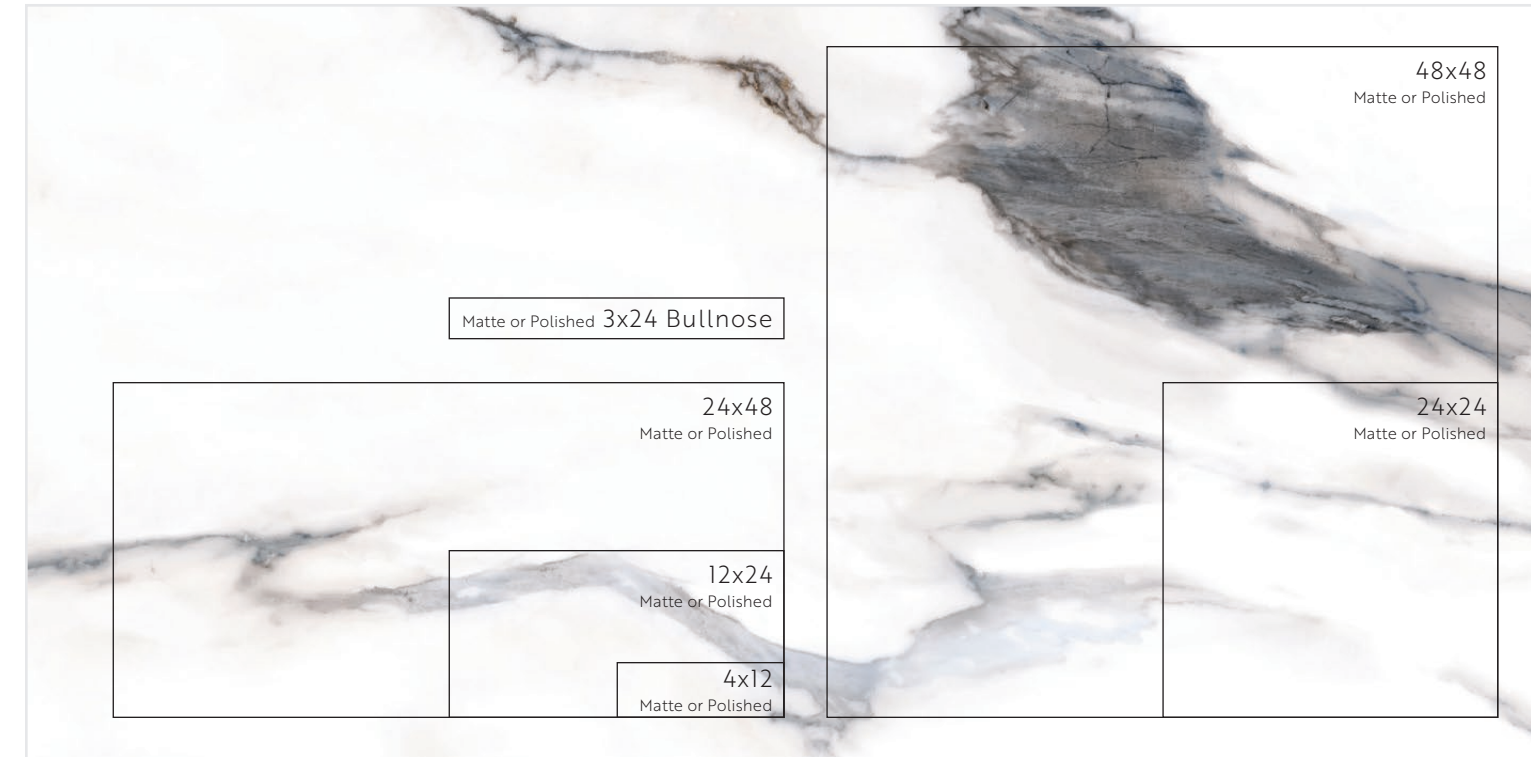

Marble Look

GLAZED PORCELAIN

BEST  TILE® / BESTTILE.COM

Ocean Blue

OCEAN BLUE

DECORS

2x2 Mosaic
on 12x12 Sheet
Matte

Herringbone Mosaic
on 13x13 Sheet
Matte

Hexagon Mosaic
on 11.5x12 Sheet
Matte

VARIATION

Marble Look

GLAZED PORCELAIN

Ocean Blue

COLORS, SIZES & AVAILABILITY

NOMINAL SIZE	THICKNESS	GROUT JOINT	FINISH	
			MATTE	POLISHED
4 x 12 Rectified	9 mm	1/8"	✓	✓
12 x 24 Rectified	9 mm	1/8"	✓	✓
24 x 24 Rectified	9 mm	1/8"	✓	✓
24 x 48 Rectified	9 mm	1/8"	✓	✓
48 x 48 Rectified	9 mm	1/8"	⊘	⊘
2 x 2 Mosaic	9 mm	N/A	✓	
4 x 4.5 Hexagon Mosaic	9 mm	N/A	✓	
1 x 3 Herringbone Mosaic	9 mm	N/A	✓	
3 x 24 Bullnose	9 mm	1/8"	✓	✓