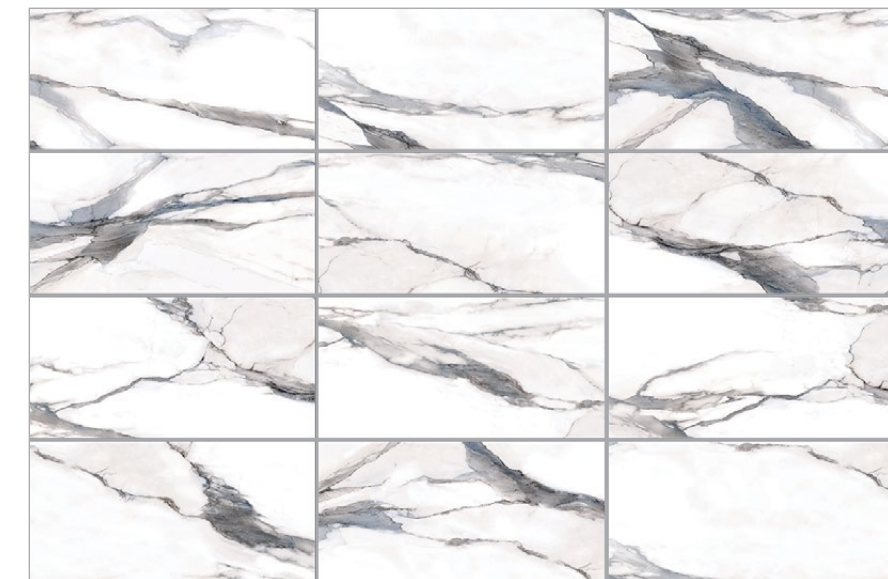

Marble Look

GLAZED PORCELAIN

BEST  TILE® / BESTTILE.COM

Ocean Blue

OCEAN BLUE

DECORS

2x2 Mosaic
on 12x12 Sheet
Matte

Herringbone Mosaic
on 13x13 Sheet
Matte

Hexagon Mosaic
on 11.5x12 Sheet
Matte

VARIATION

Marble Look

GLAZED PORCELAIN

Ocean Blue

COLORS, SIZES & AVAILABILITY

NOMINAL SIZE	THICKNESS	GROUT JOINT	FINISH	
			MATTE	POLISHED
4 x 12 Rectified	9 mm	1/8"	✓	✓
12 x 24 Rectified	9 mm	1/8"	✓	✓
24 x 24 Rectified	9 mm	1/8"	✓	✓
24 x 48 Rectified	9 mm	1/8"	✓	✓
48 x 48 Rectified	9 mm	1/8"	⊘	⊘
2 x 2 Mosaic	9 mm	N/A	✓	
4 x 4.5 Hexagon Mosaic	9 mm	N/A	✓	
1 x 3 Herringbone Mosaic	9 mm	N/A	✓	
3 x 24 Bullnose	9 mm	1/8"	✓	✓

VIEW WEBPAGE

Backsplash // OCEAN BLUE HERRINGBONE MOSAIC

BEST  TILE[®]
BESTTILE.COM

MARYLAND | MASSACHUSETTS | NEW JERSEY | NEW YORK | NORTH CAROLINA | PENNSYLVANIA | RHODE ISLAND | VERMONT | VIRGINIA