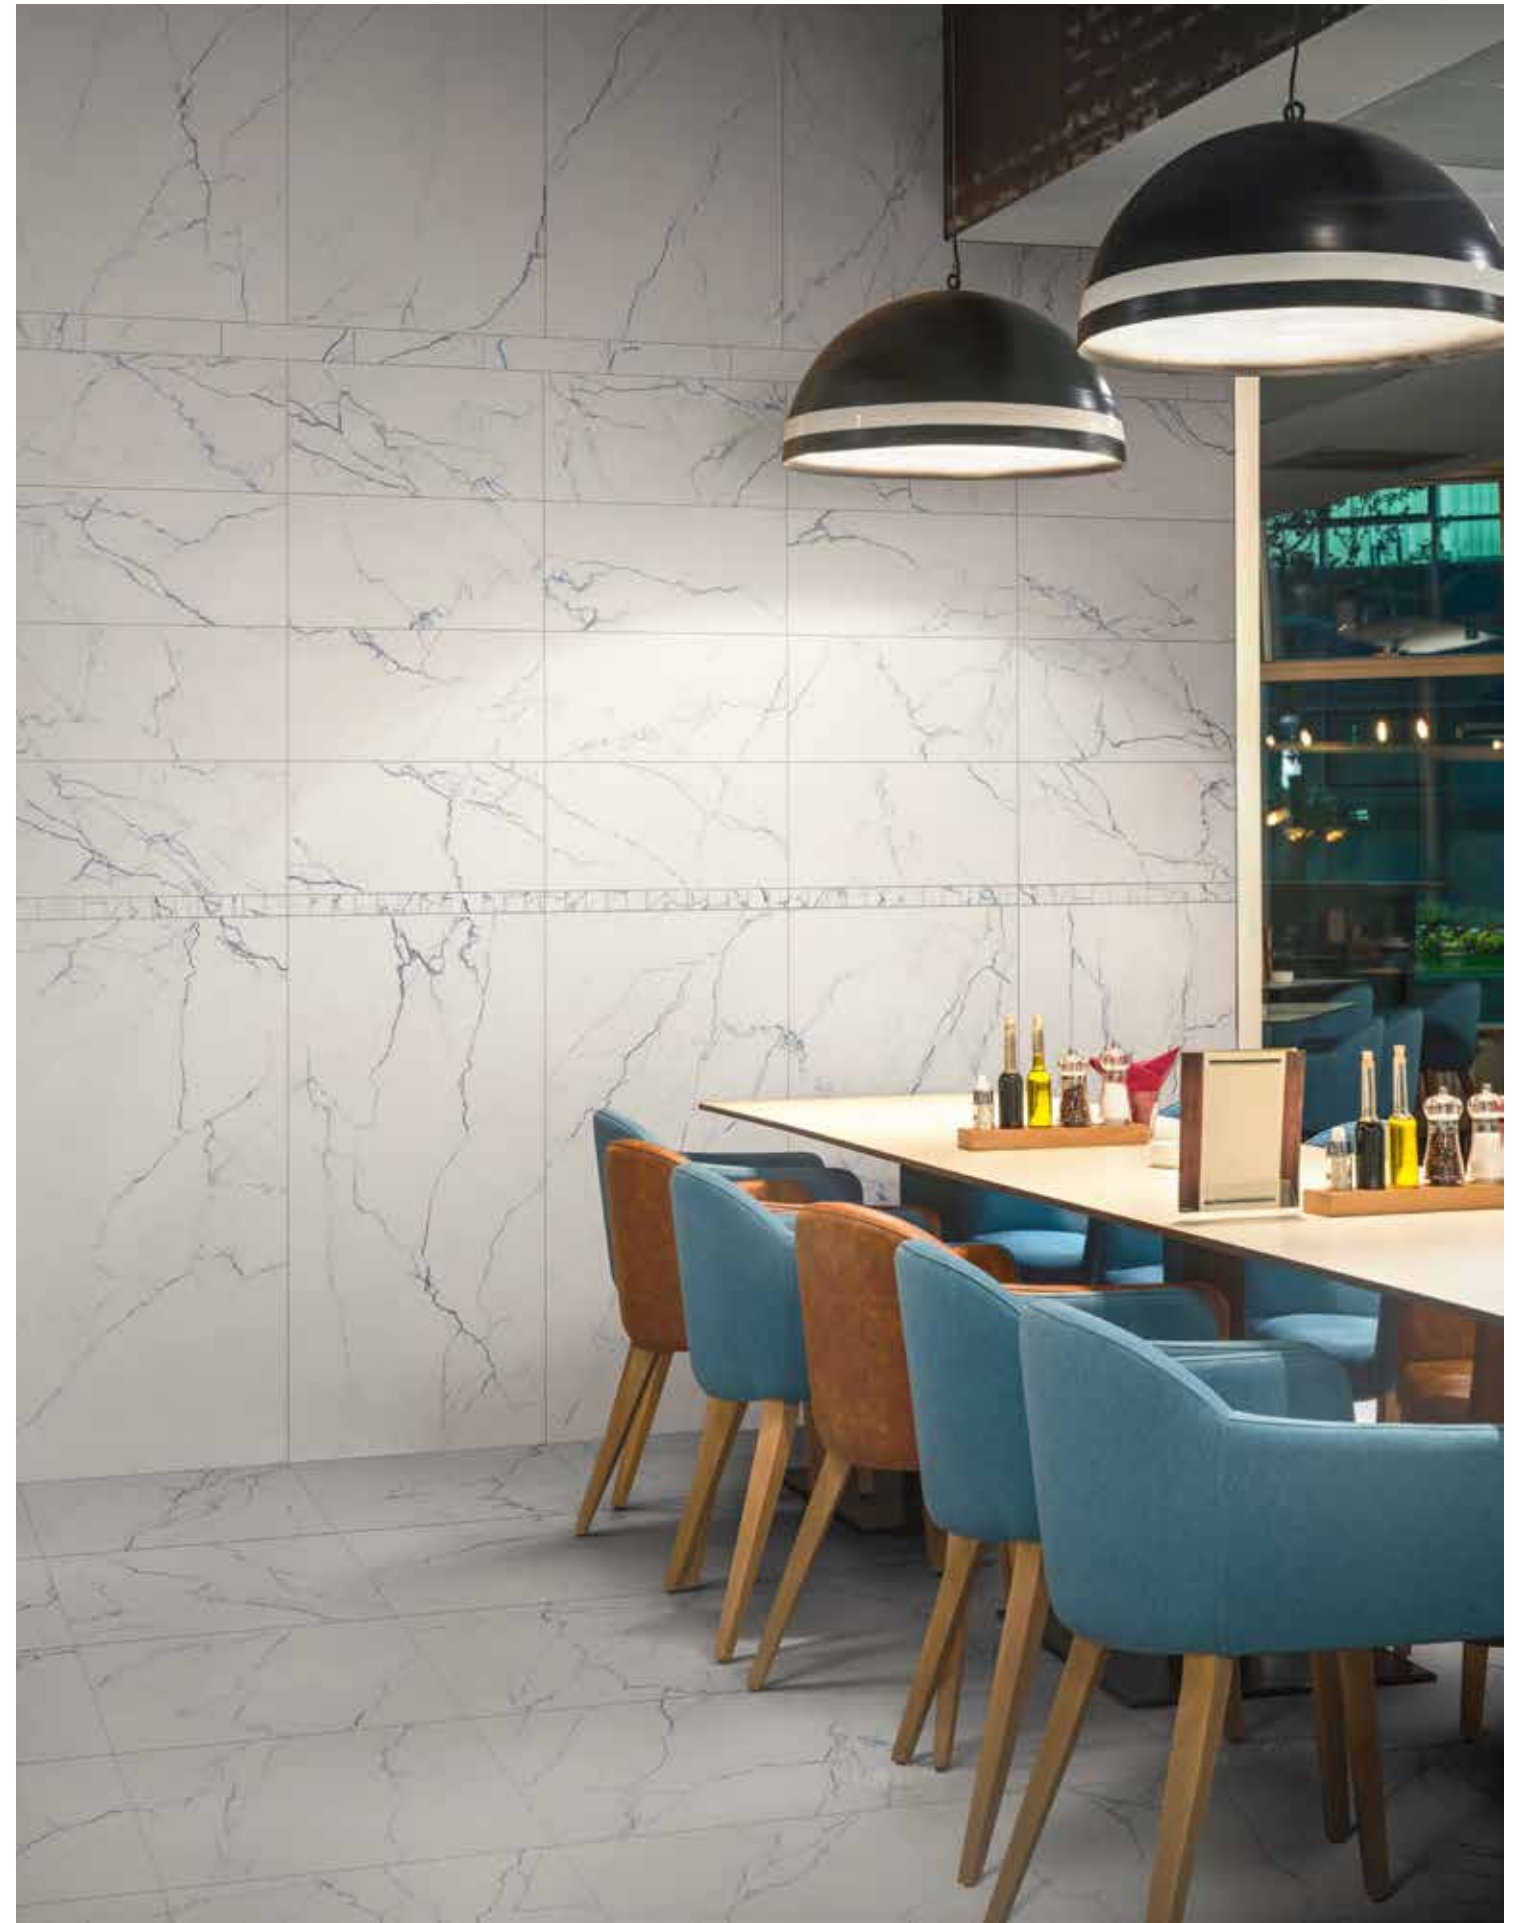

# Estate

---

Estate Italian porcelain offers an exceptional white marble tile screen in three colorful, crisp stone veins: Blue ('Blu'), Green ('Verde') and Caramel. Inspired by white marble stones of Sicily, Estate celebrates that area's natural hallmarks of sea, sun and vegetation through a tactile, physical depth in the veins and lustrous effects that produce a heightened sense of naturalism.