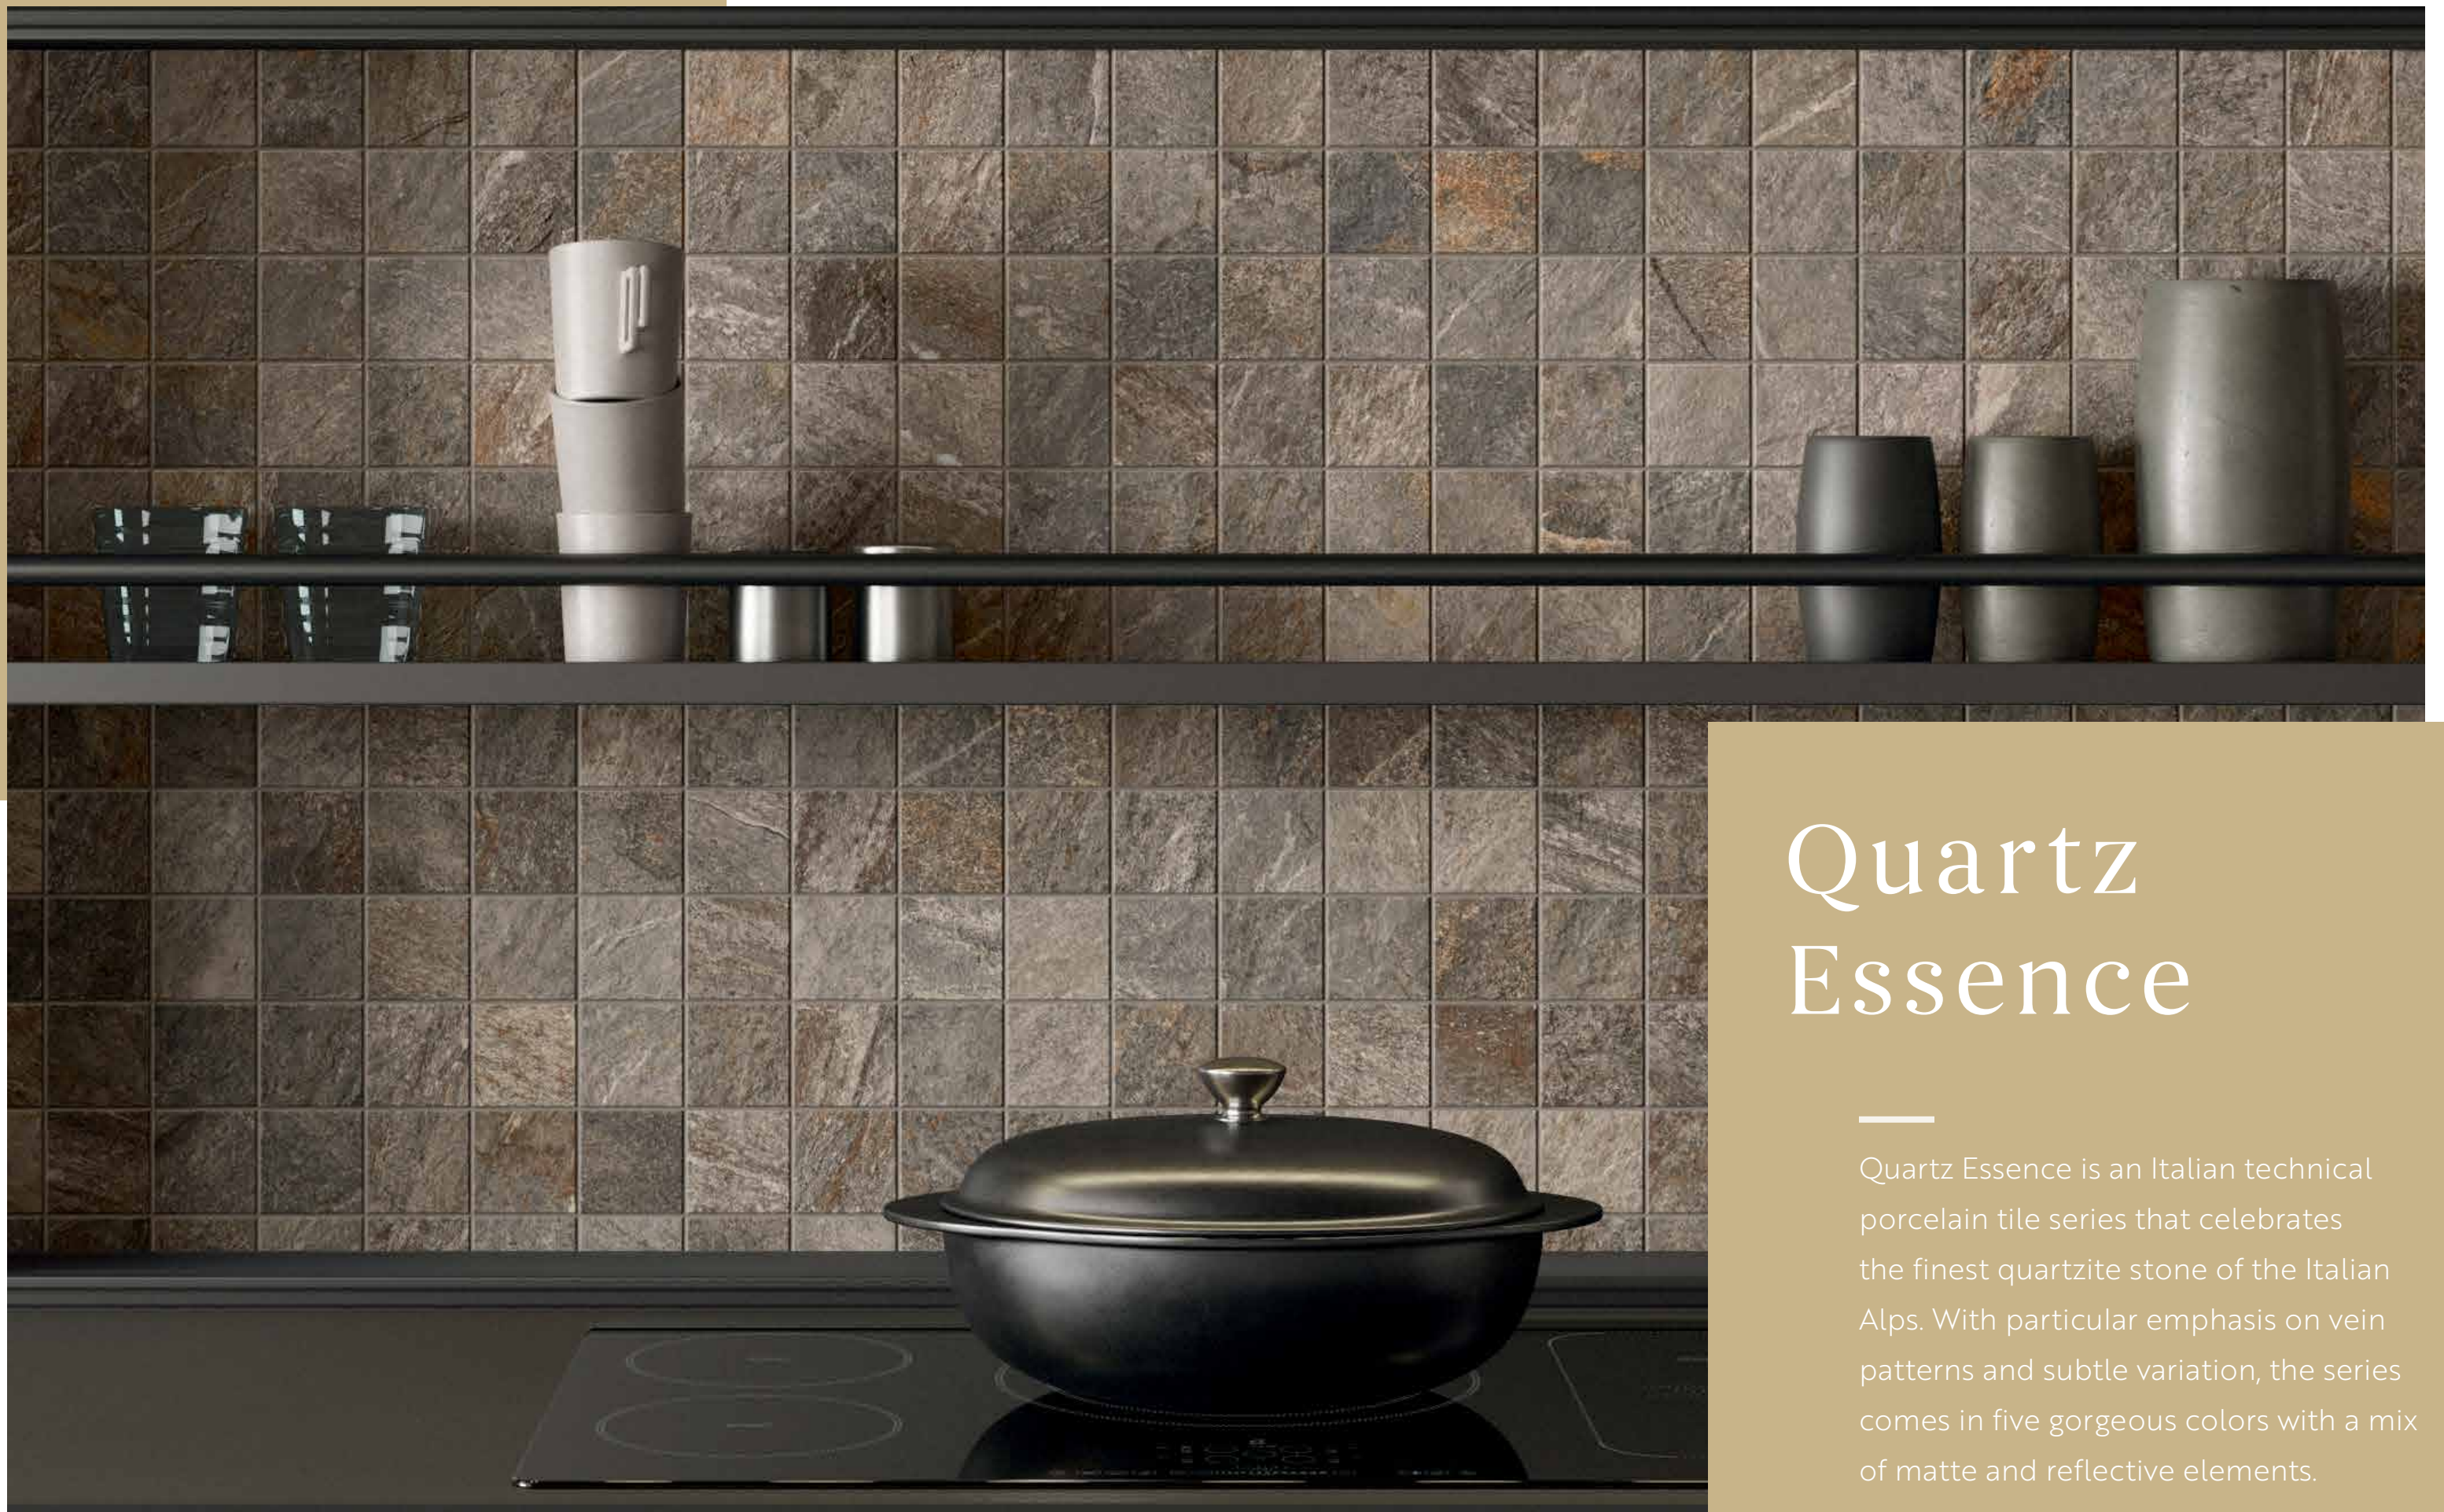

Quartz Essence

Quartz Essence is an Italian technical porcelain tile series that celebrates the finest quartzite stone of the Italian Alps. With particular emphasis on vein patterns and subtle variation, the series comes in five gorgeous colors with a mix of matte and reflective elements.