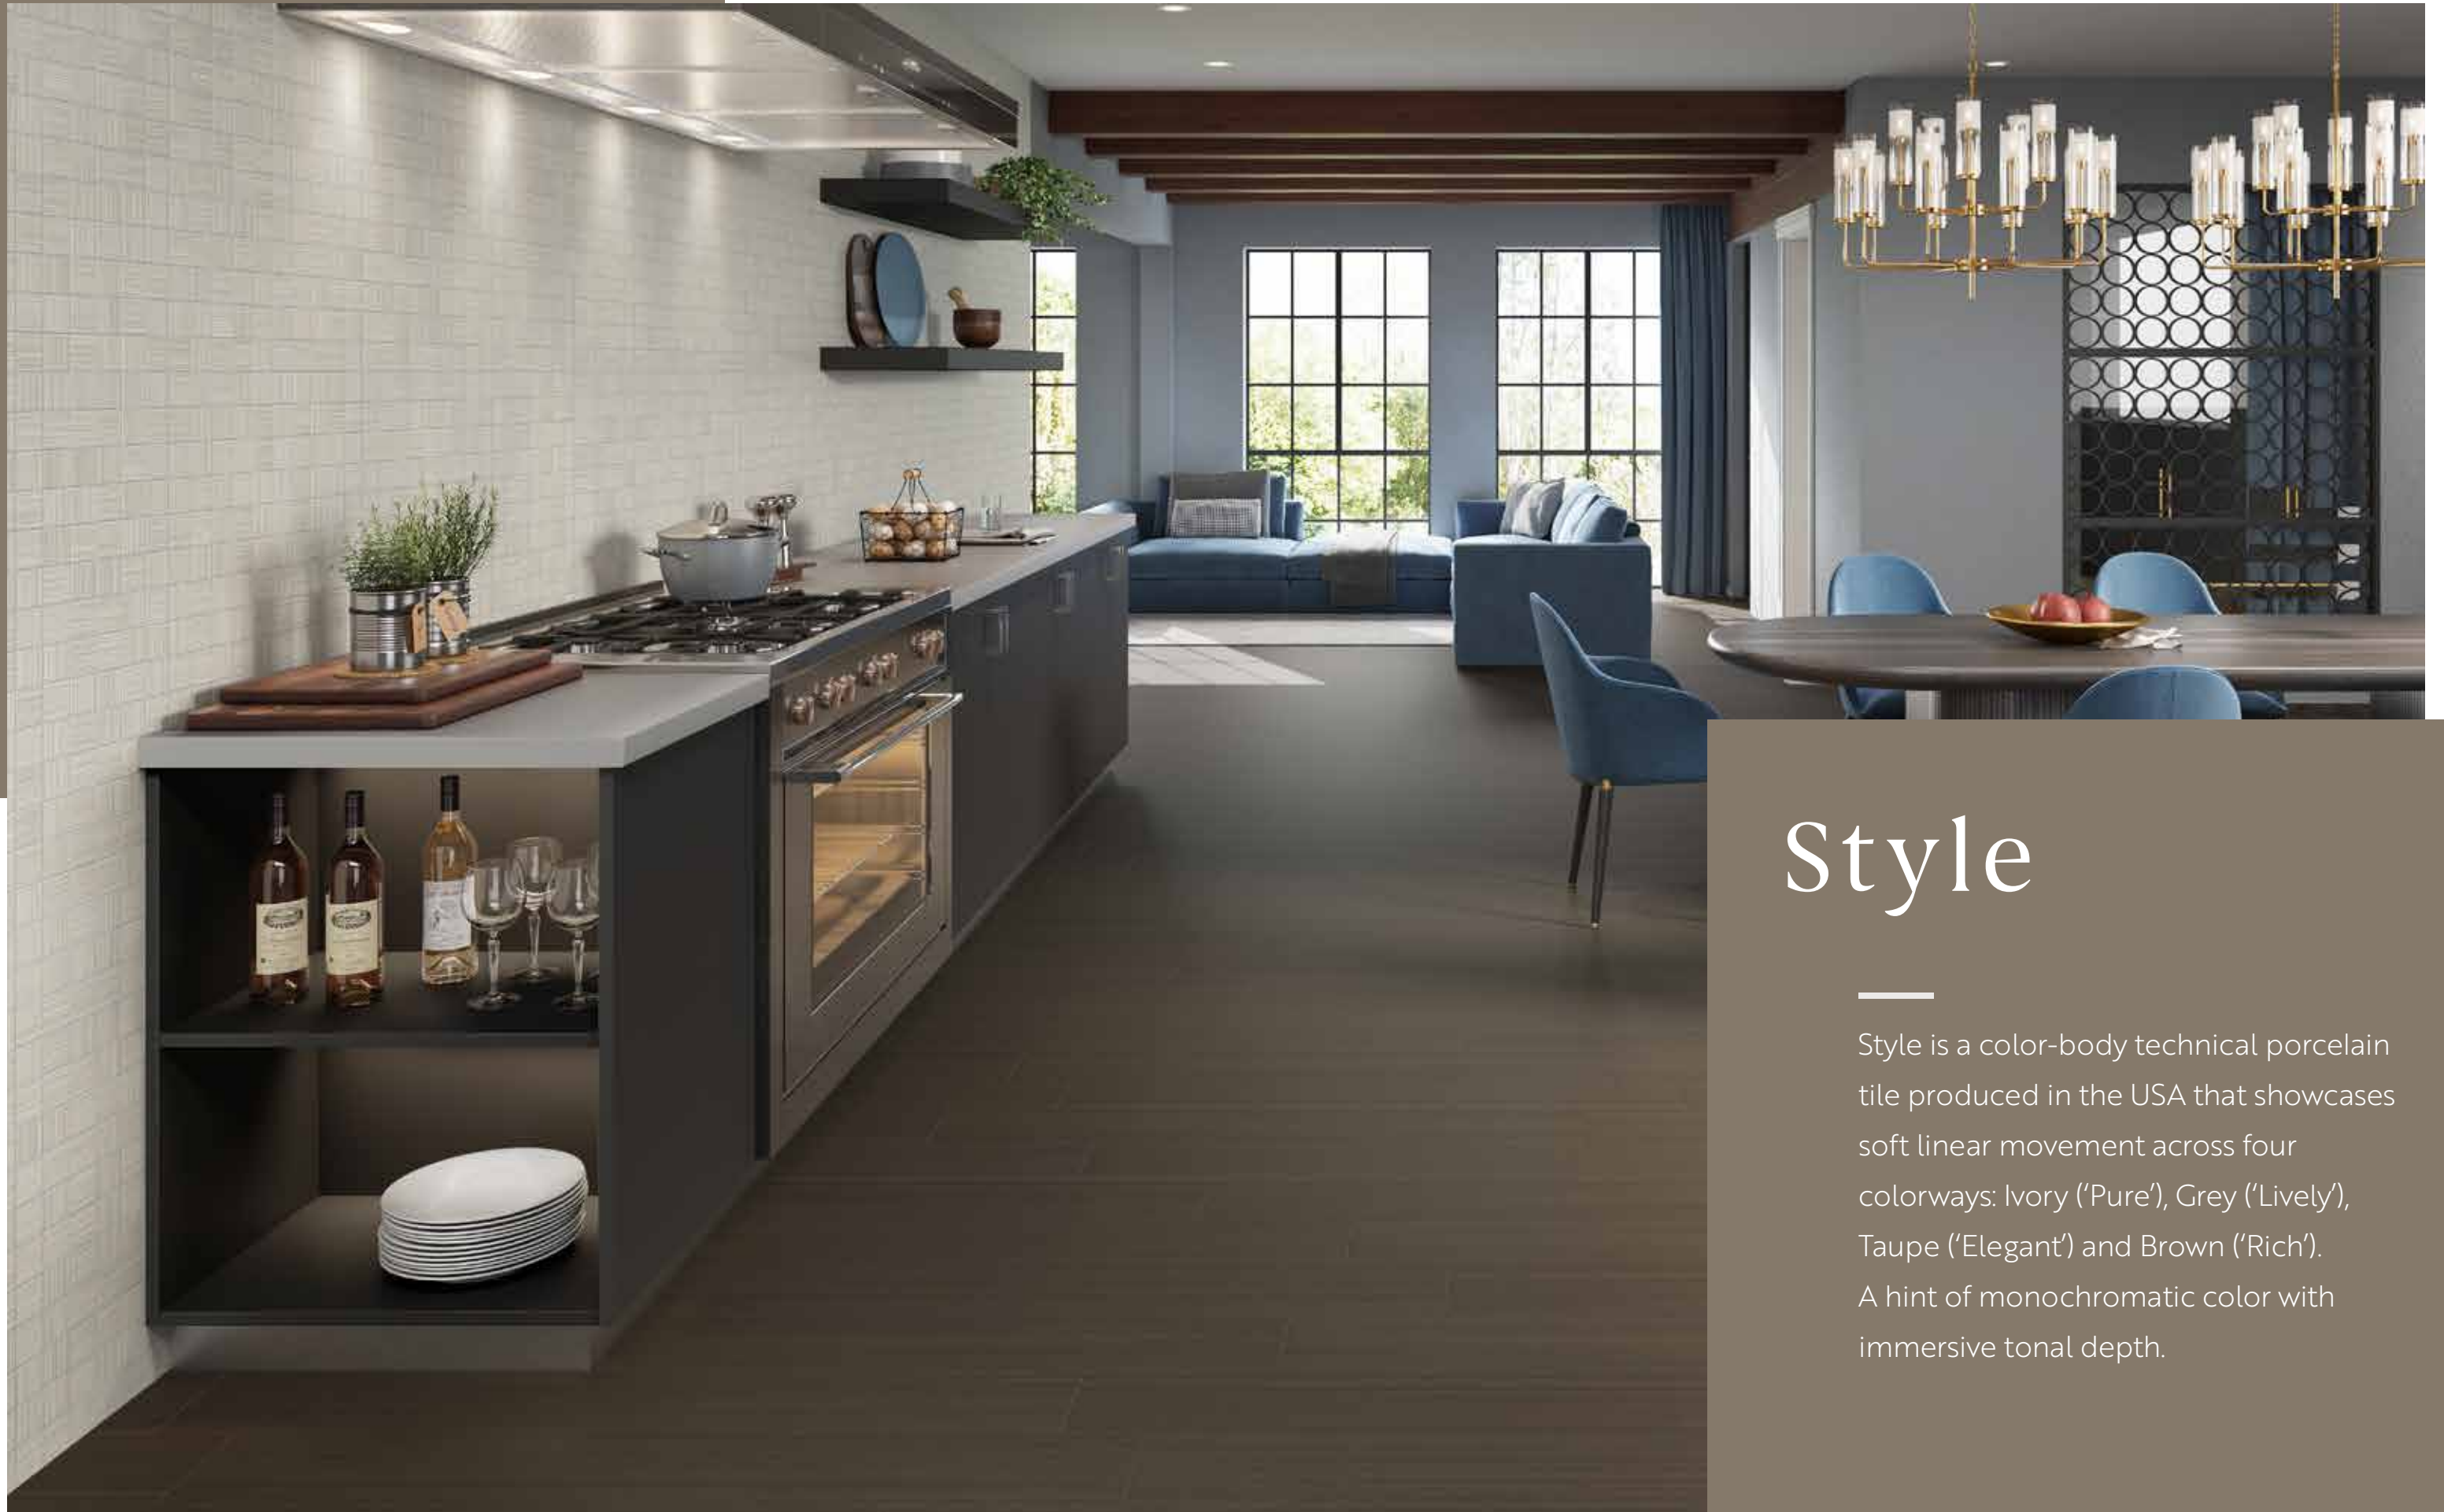

# Style

---

Style is a color-body technical porcelain tile produced in the USA that showcases soft linear movement across four colorways: Ivory ('Pure'), Grey ('Lively'), Taupe ('Elegant') and Brown ('Rich'). A hint of monochromatic color with immersive tonal depth.