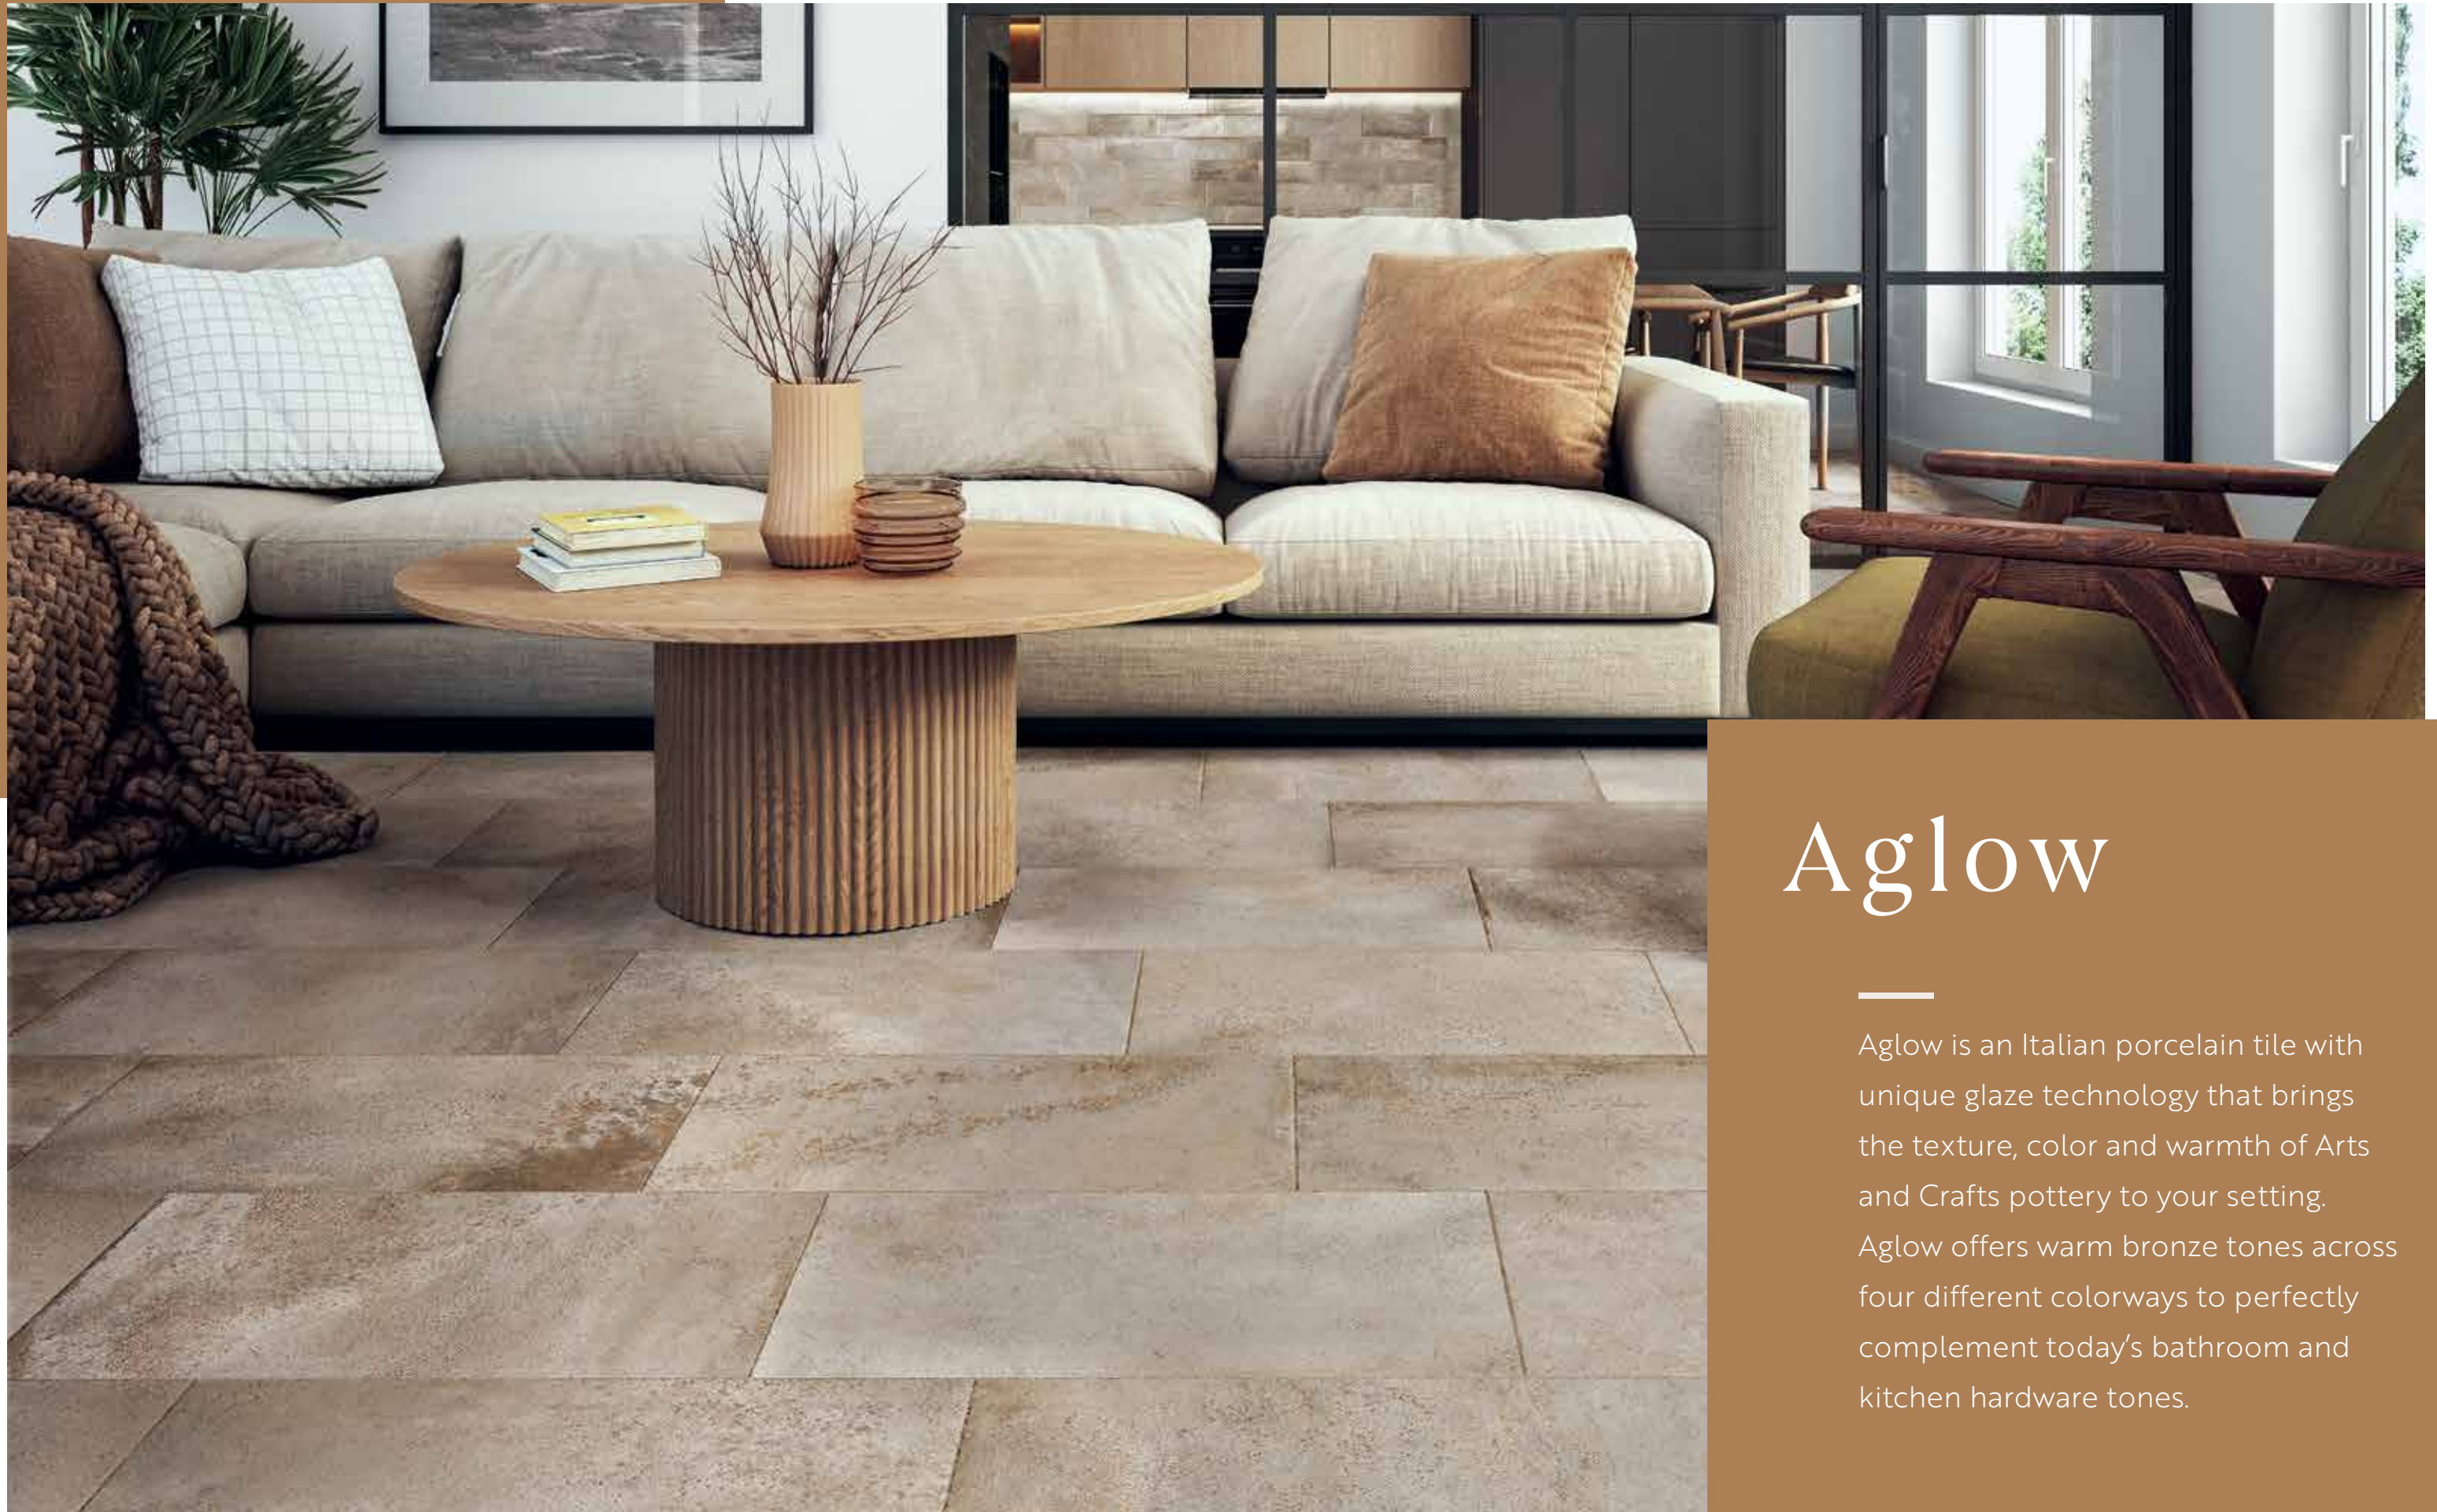

Terra
Page 28

Aglow

Aglow is an Italian porcelain tile with unique glaze technology that brings the texture, color and warmth of Arts and Crafts pottery to your setting. Aglow offers warm bronze tones across four different colorways to perfectly complement today's bathroom and kitchen hardware tones.